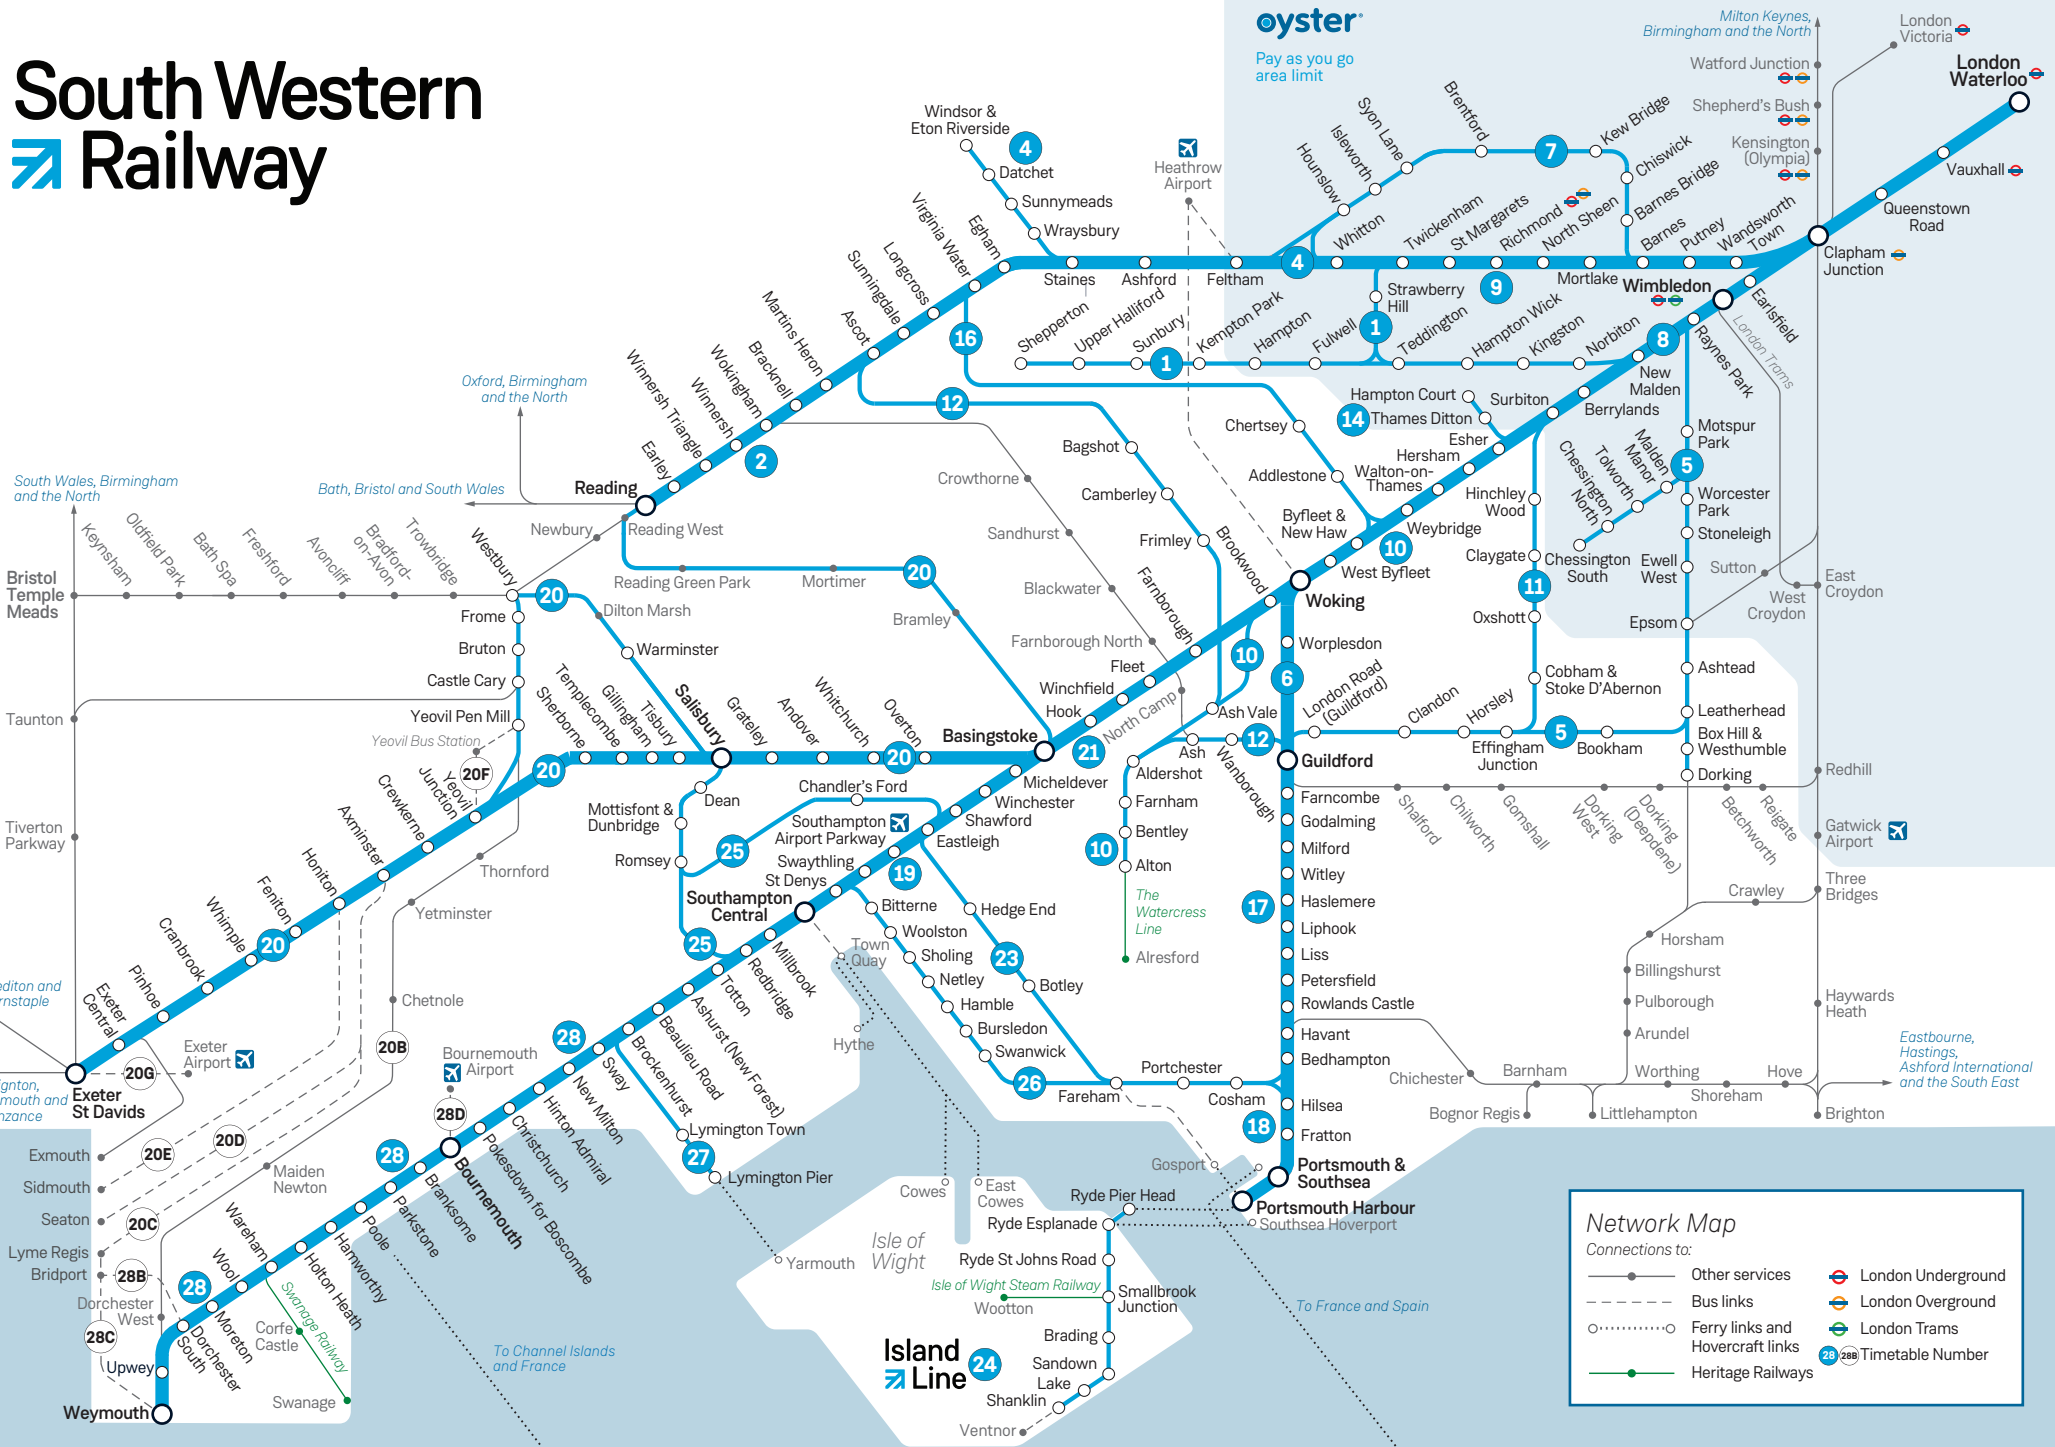

South Western Railway

oyster
Pay as you go
area limit

Network Map

Connections to:

- Other services
- - - Bus links
- Ferry links and Hovercraft links
- Heritage Railways
- 🚇 London Underground
- 🚆 London Overground
- 🚊 London Trams
- 🕒 20 28B Timetable Number