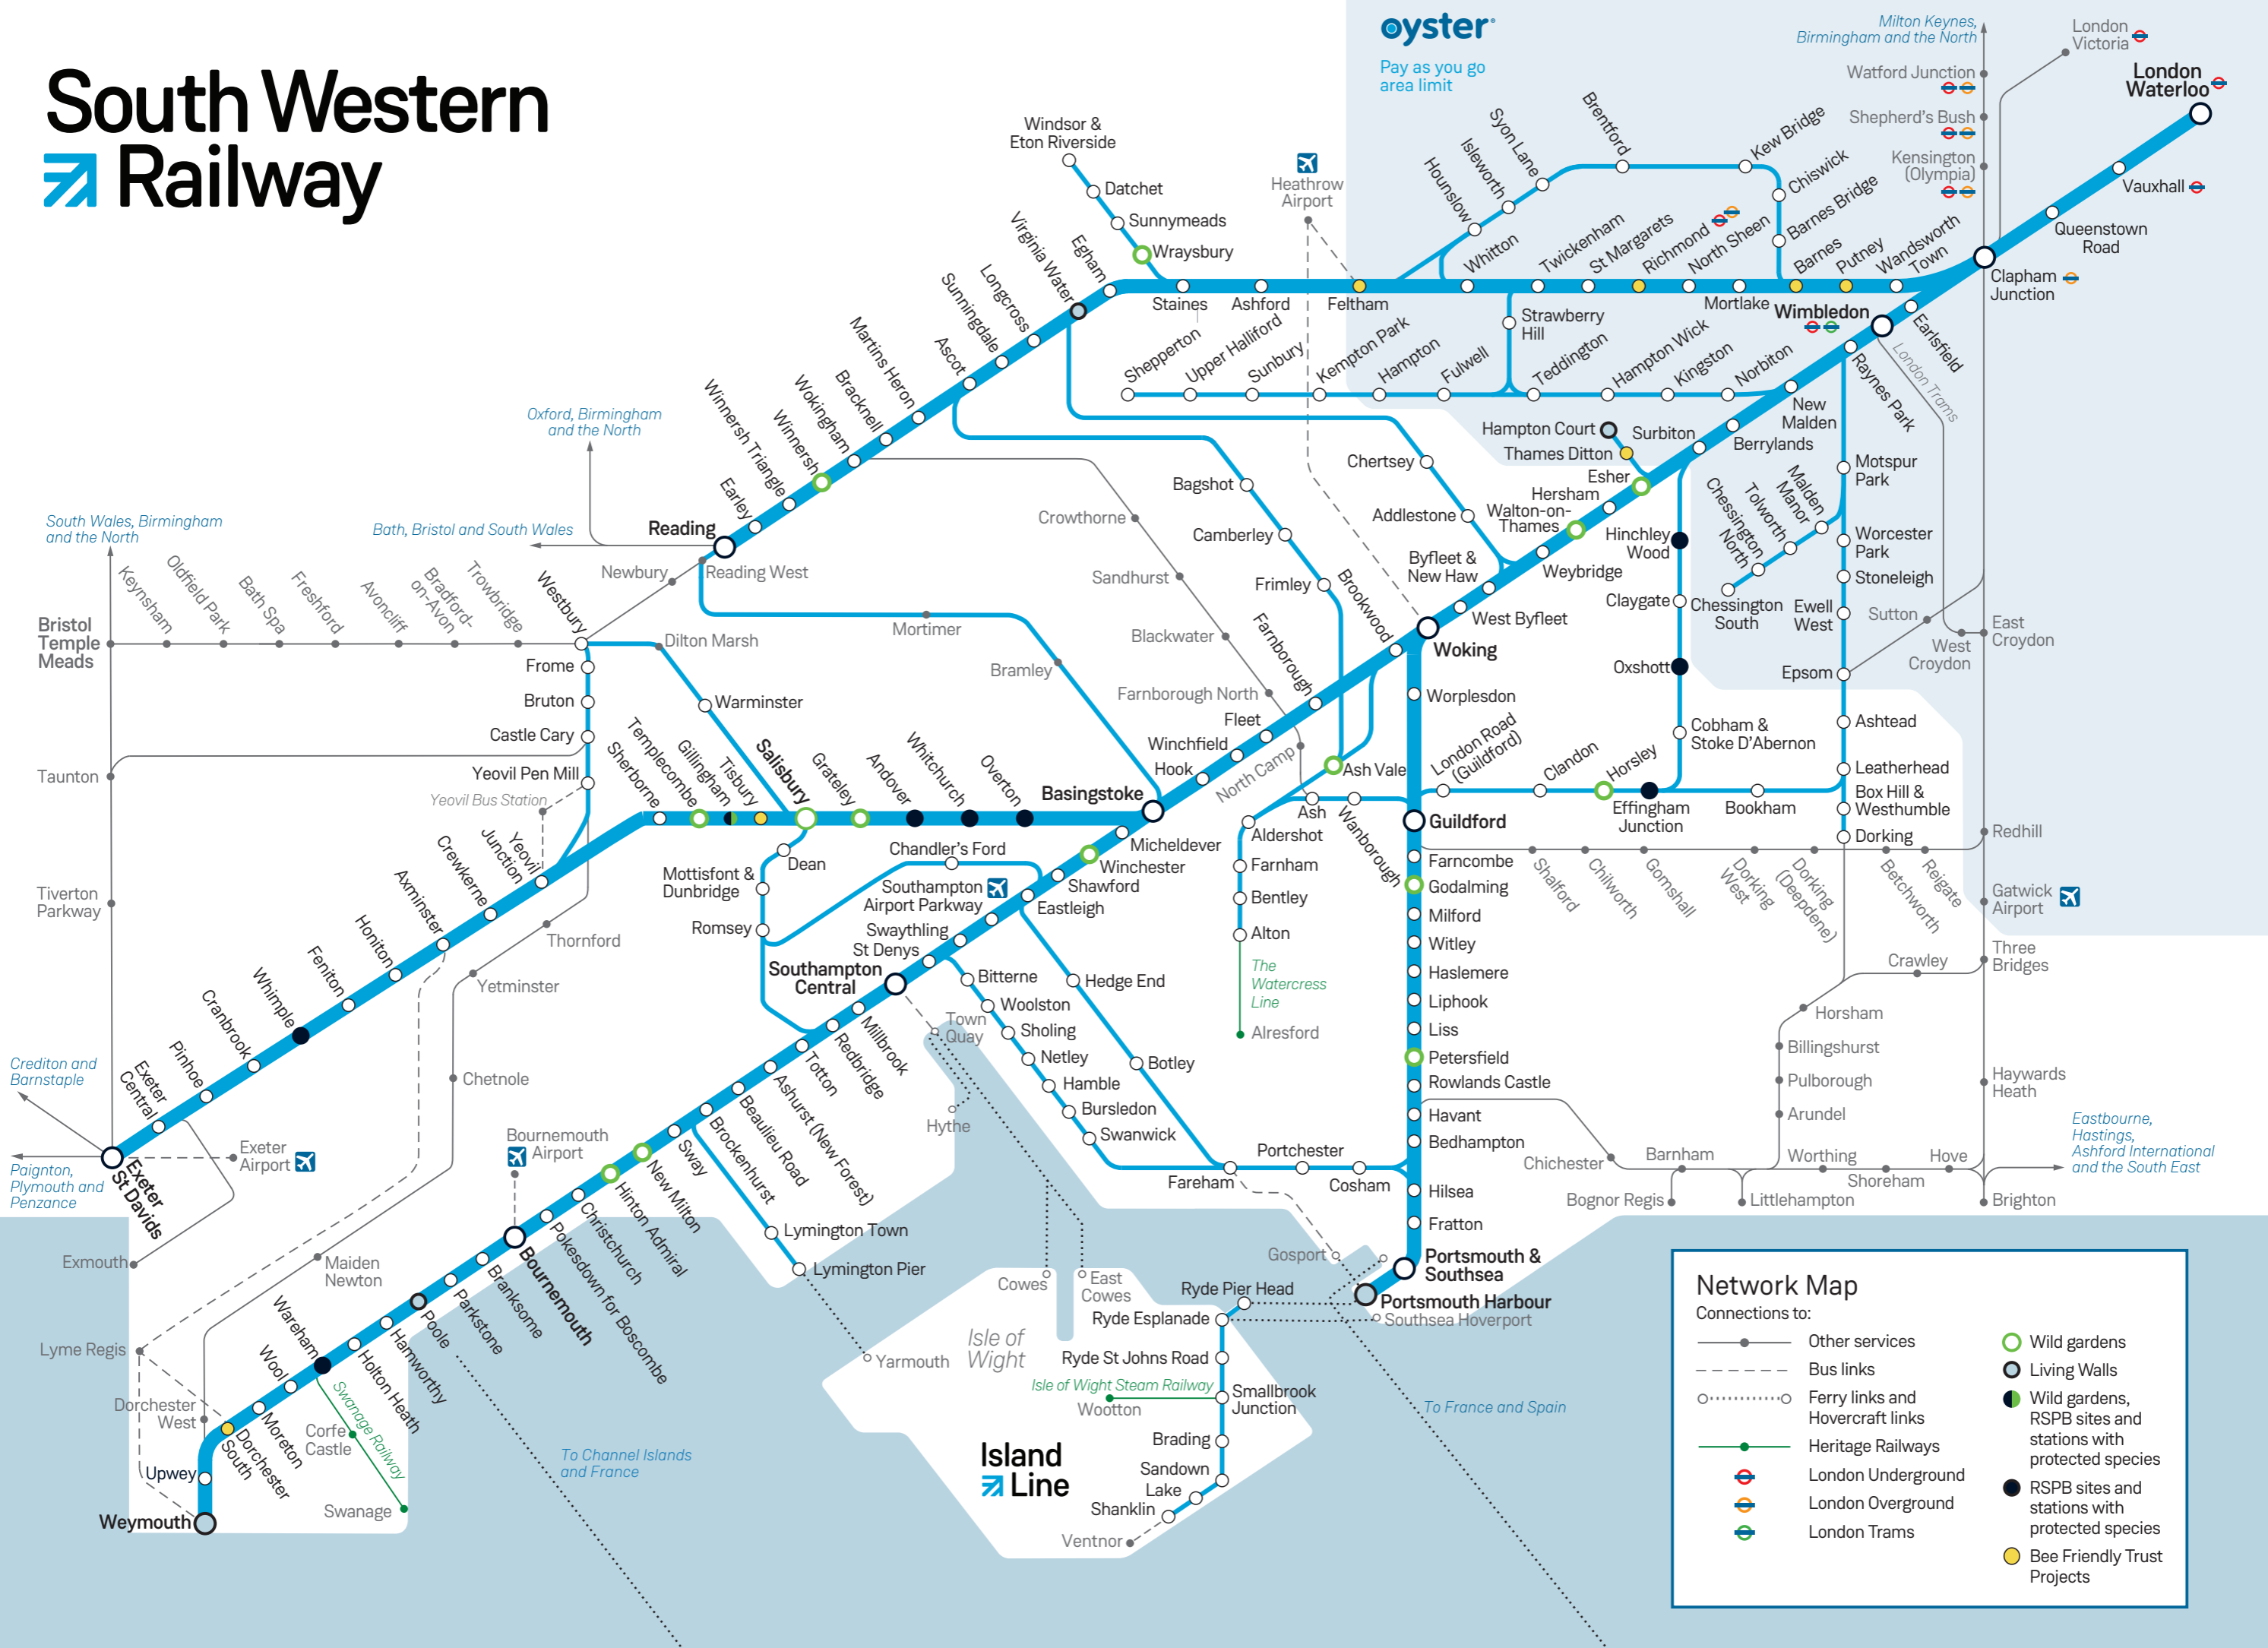

# South Western Railway

Pay as you go  
area limit

### Network Map

Connections to:

- Other services
- Bus links
- Ferry links and Hovercraft links
- Heritage Railways
- London Underground
- London Overground
- London Trams
- Wild gardens
- Living Walls
- Wild gardens, RSPB sites and stations with protected species
- RSPB sites and stations with protected species
- Bee Friendly Trust Projects