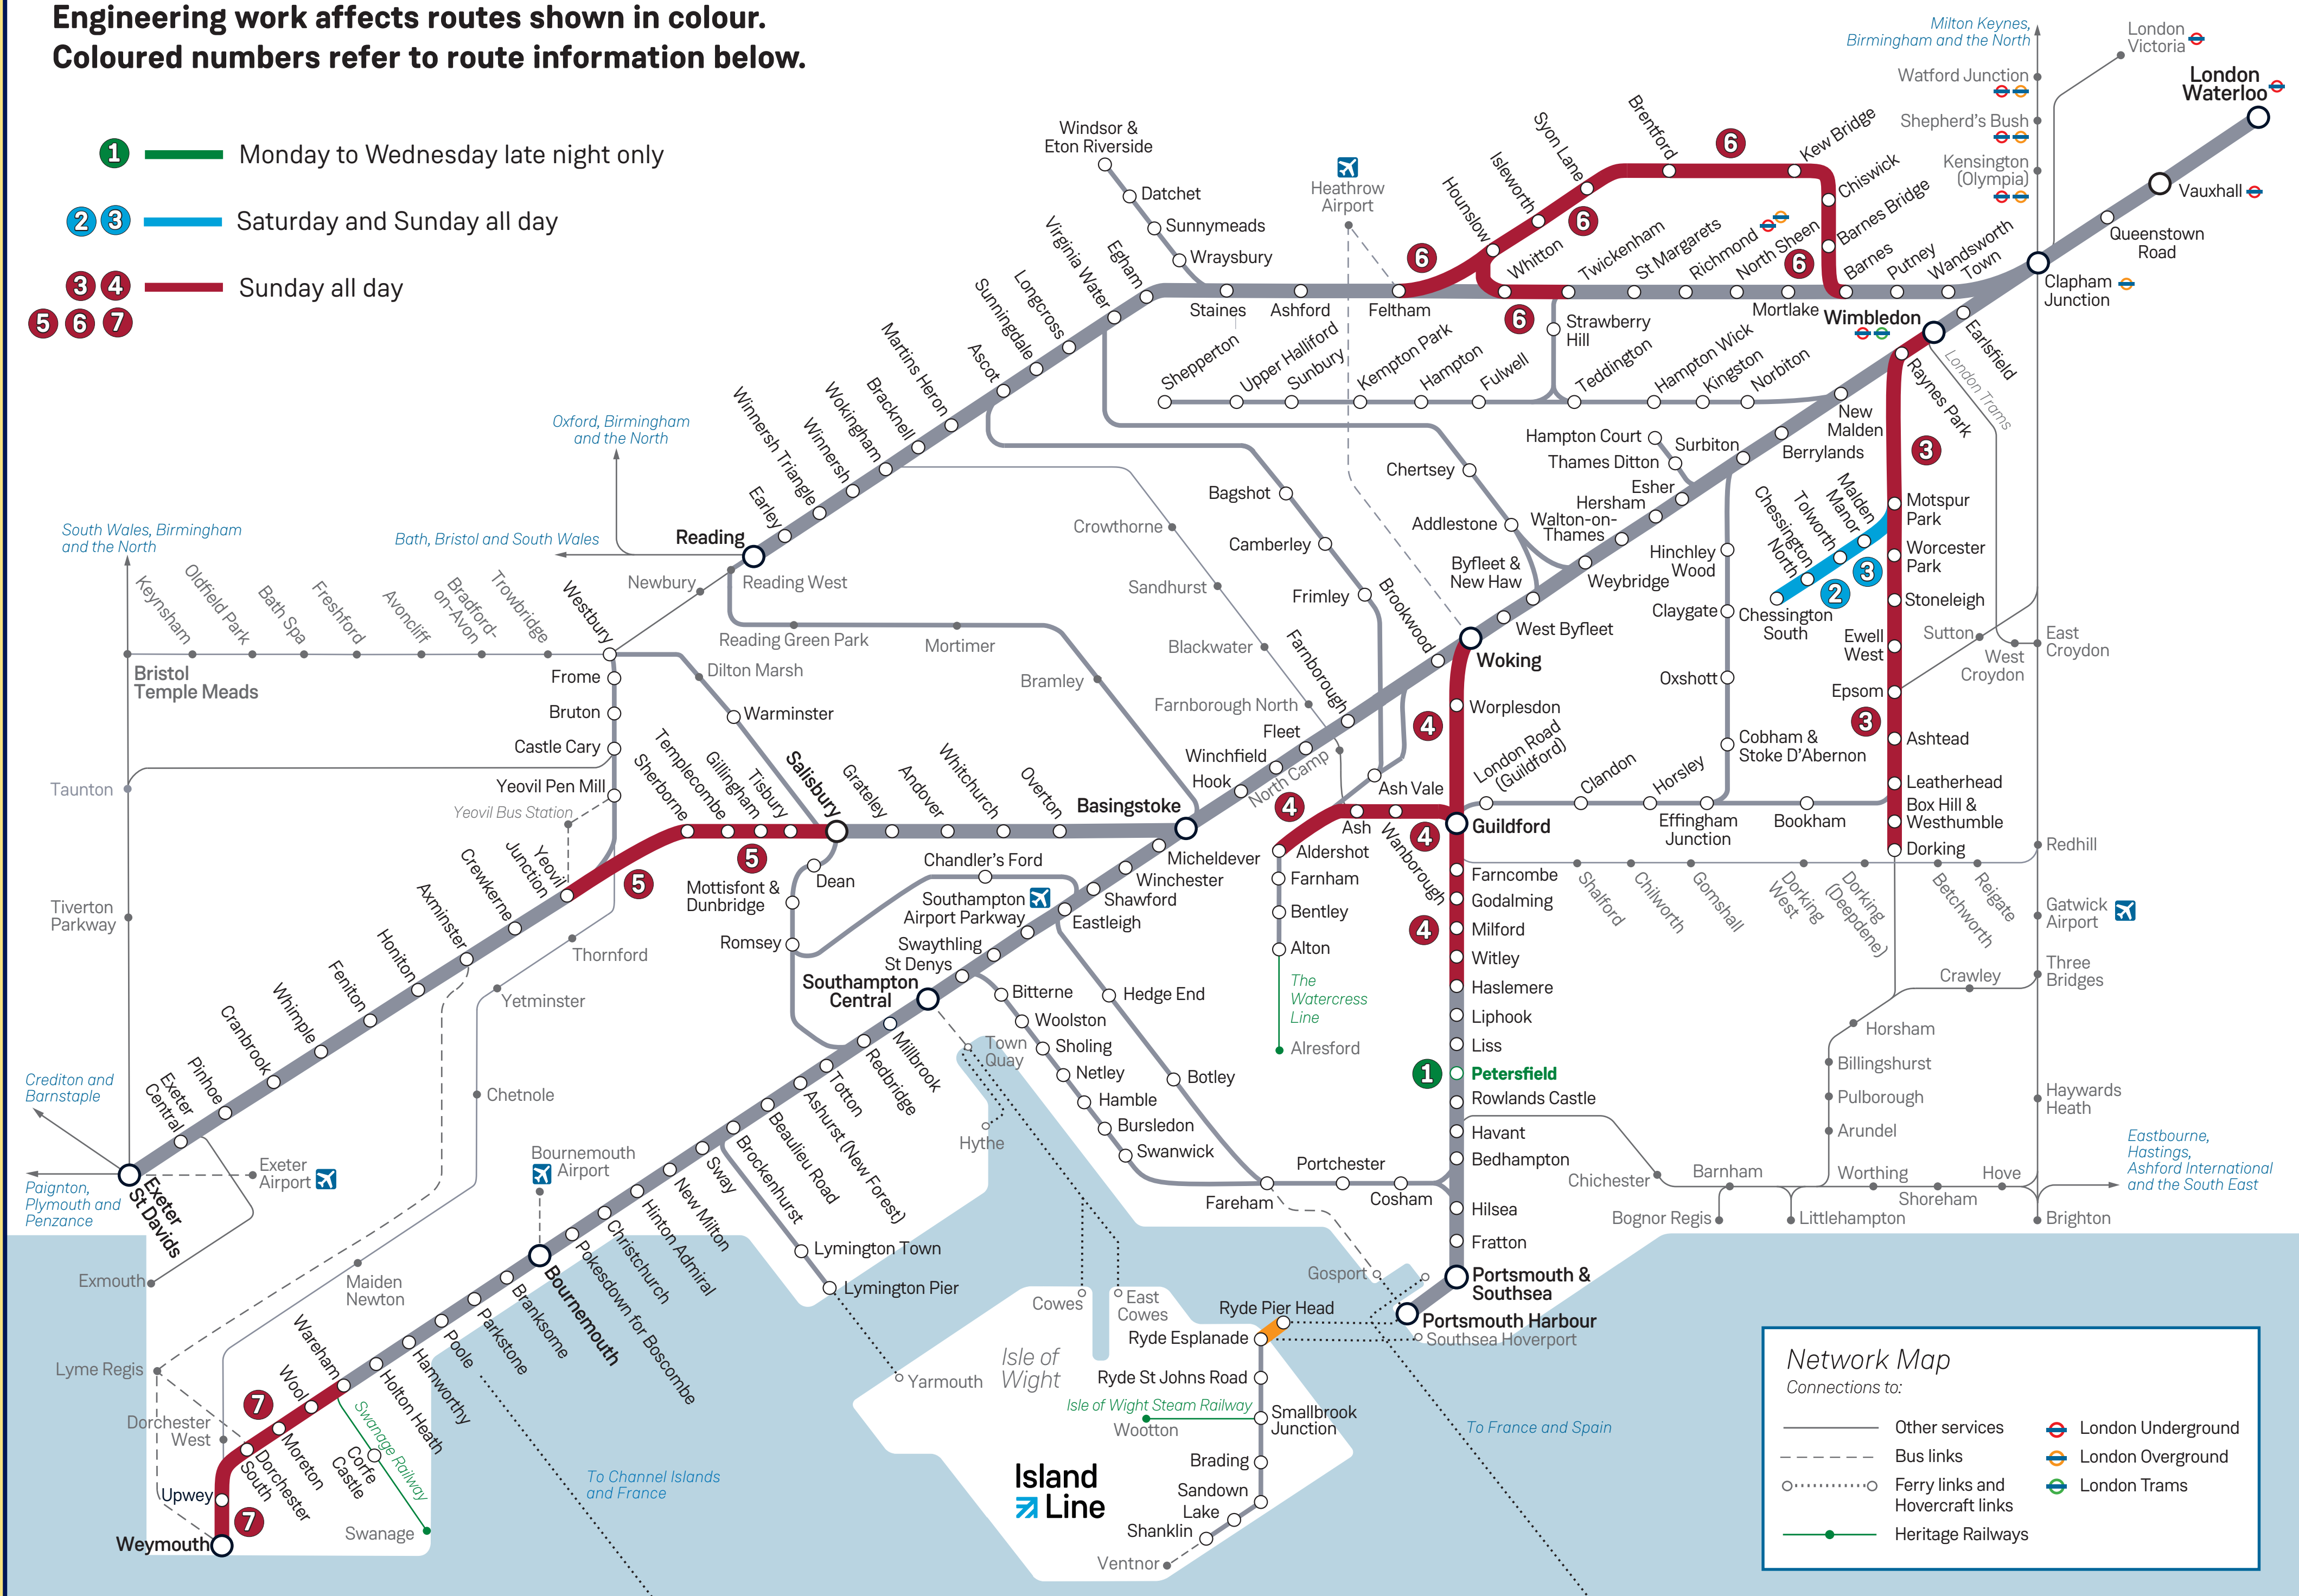

Engineering work affects routes shown in colour. Coloured numbers refer to route information below.

- 1 Monday to Wednesday late night only
- 2 3 Saturday and Sunday all day
- 3 4 Sunday all day
- 5 6 7

Saturday 30 November

2 Tolworth area

The lines in the **Tolworth** area will be **closed all day** due to maintenance work.

- London Waterloo to Chessington services will **not** run. Passengers should travel on other services to **Worcester Park**.
- Buses will run between **Worcester Park and Chessington South** calling at **Malden Manor, Tolworth, Chessington North and Chessington South**.

7 Wareham to Dorchester South

The lines between **Wareham and Dorchester South** will be **closed all day** due to maintenance work.

- London Waterloo to Weymouth services will terminate at **Wareham**.
- Fast buses will run between **Wareham and Weymouth**, calling at **Wool**.
- Buses will run between **Wareham and Dorchester South**.
- Additional services will run between **Dorchester South and Weymouth**.

Island Line

Closure until May 2025

Ryde Pier Head to Ryde Esplanade

Island Line between **Ryde Pier Head and Ryde Esplanade** will be **closed until May 2025**.

During the pier's closure, a minibus shuttle service will operate between **Ryde Pier Head and Ryde Esplanade**.