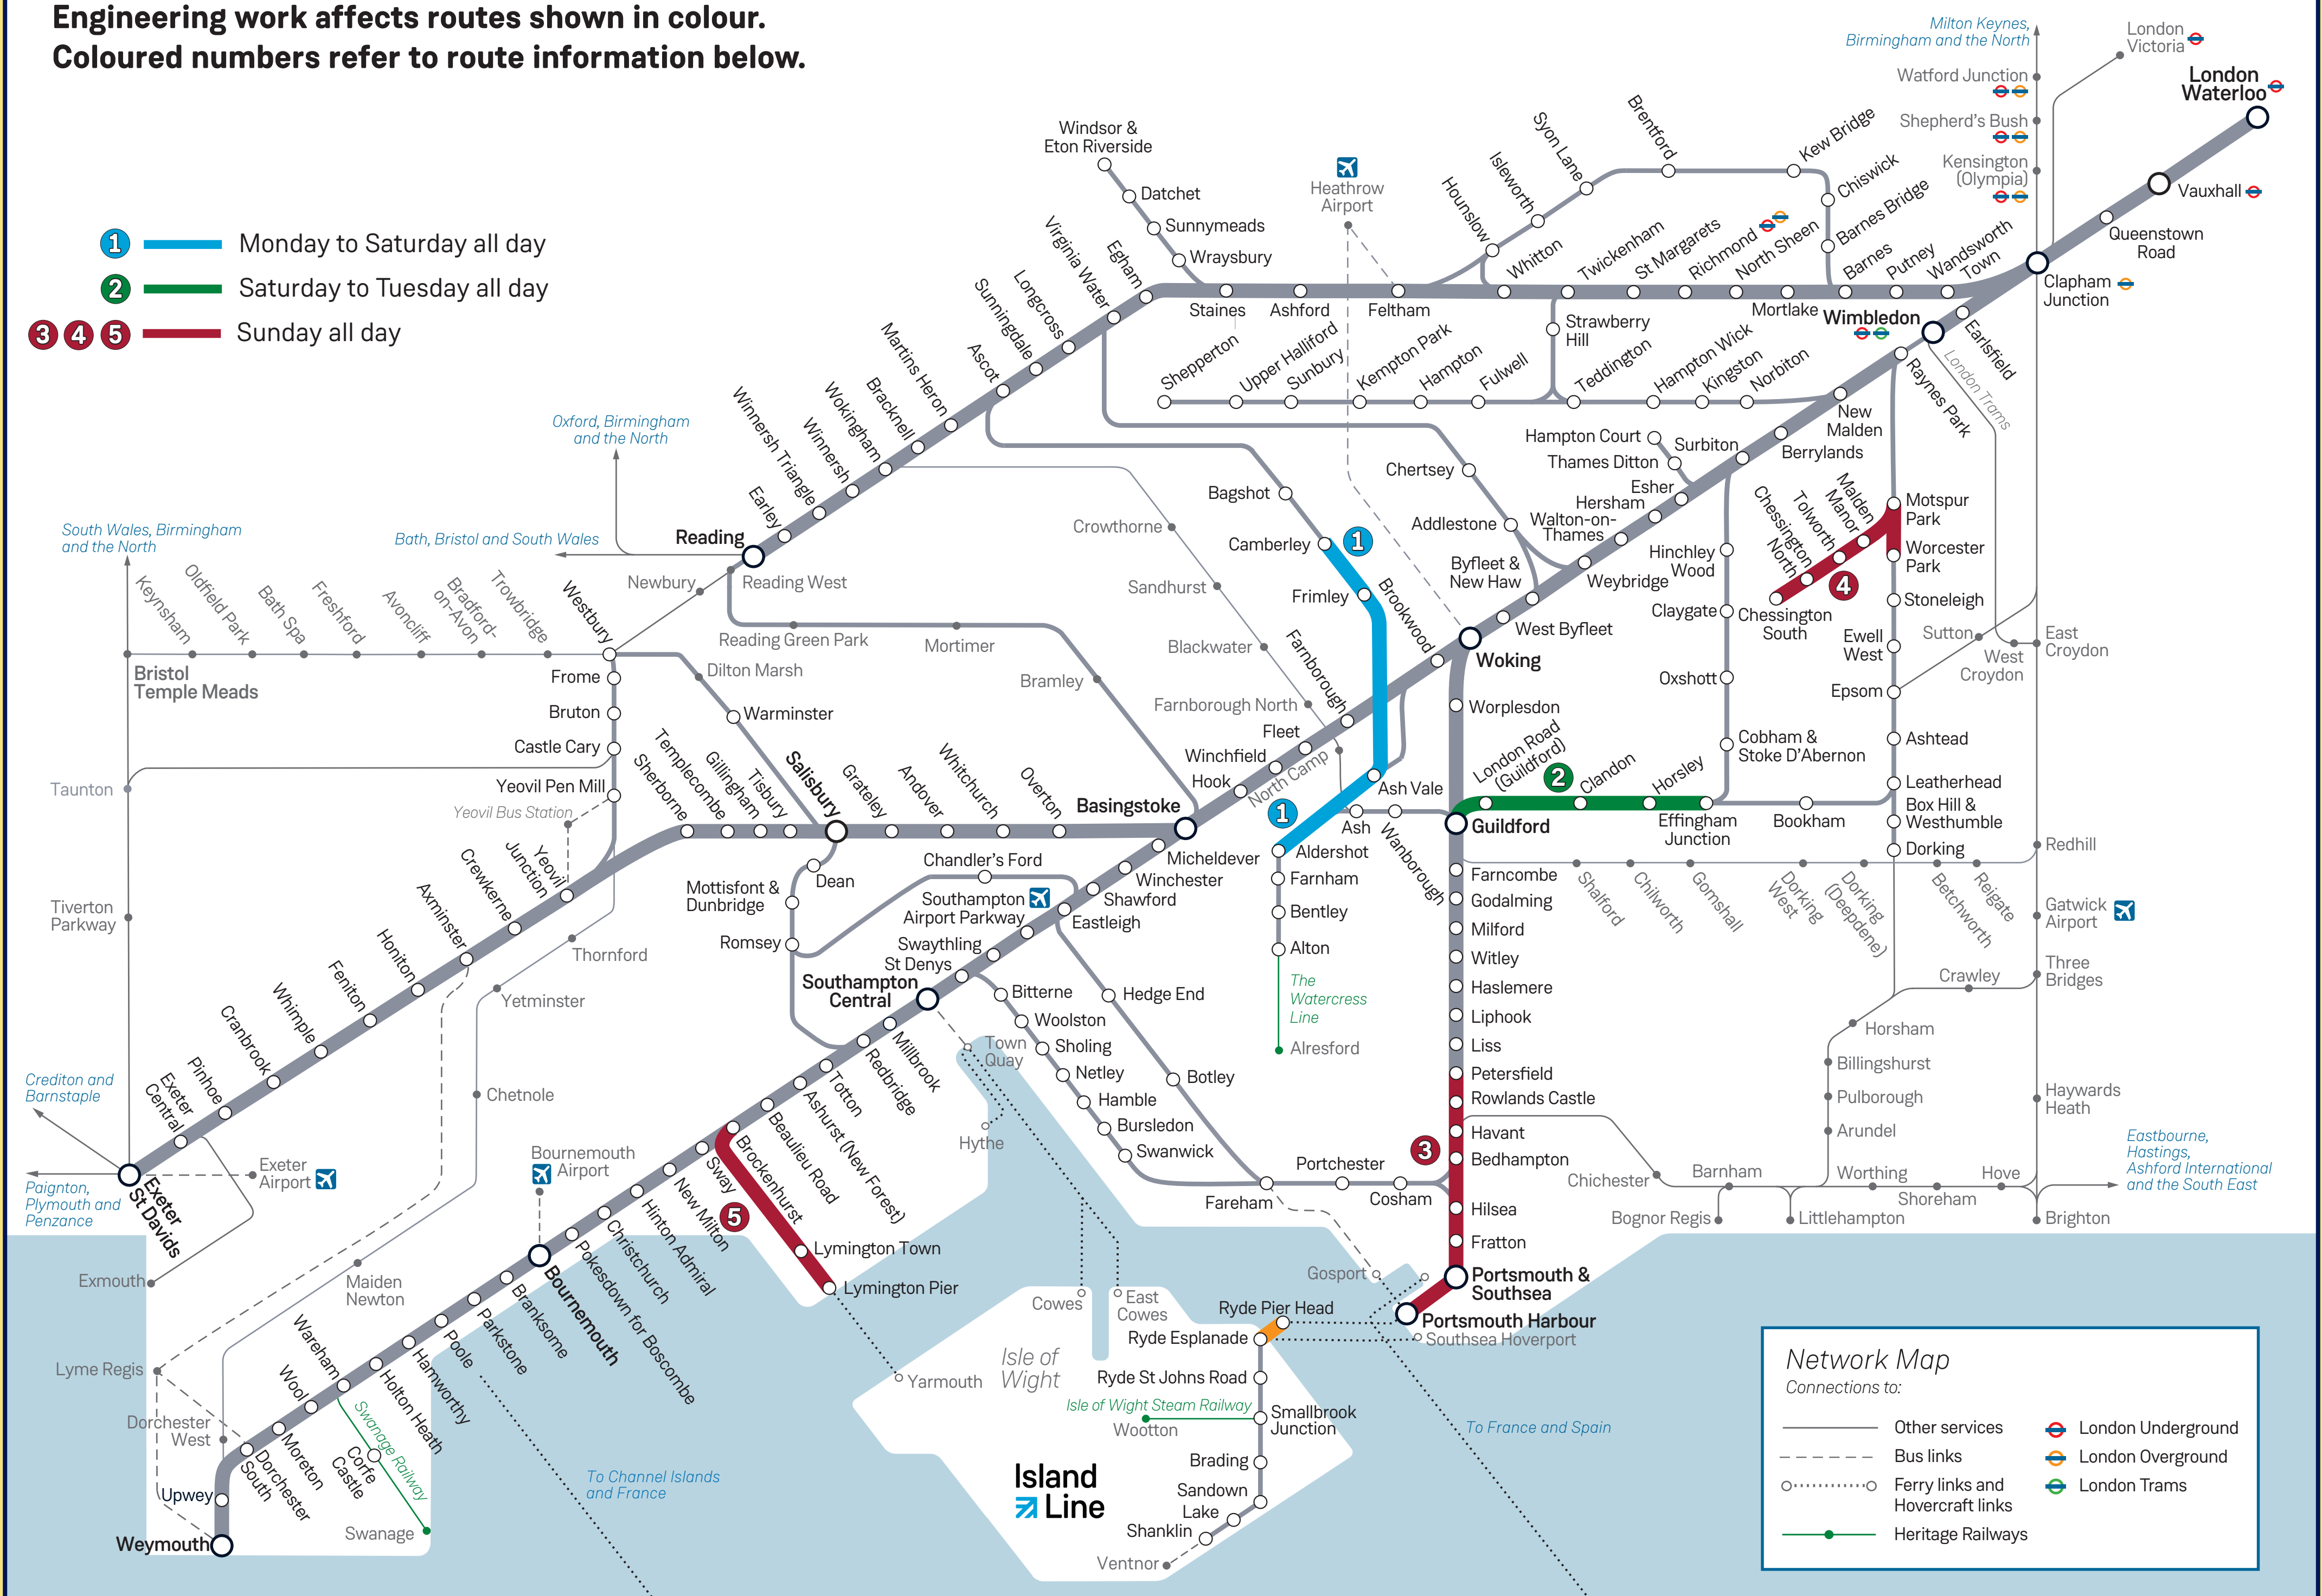

Changes to train times Monday 16 to Sunday 22 December

Major engineering work this week will affect journeys in the South Western Railway area. Please check your train times before travelling.

If you think the bus or coach might not be accessible to you, please contact our Assisted Travel Team (details below).

Network Map
Connections to:

- Other services
- Bus links
- Ferry links and Hovercraft links
- Heritage Railways
- London Underground
- London Overground
- London Trams

Future Engineering Works

For details of future engineering works, visit southwesternrailway.com/plan-my-journey/planned-improvements

Sunday 22 December

3 Havant area

The lines in the **Havant** area will be closed all day due to maintenance work.

Southern services will be affected by this work. Please see their publicity for more details.

- London Waterloo to Portsmouth Harbour via Guildford services will terminate at **Petersfield**.
- Buses will run between **Petersfield** and **Portsmouth Harbour**.

4 Tolworth area

The lines in the **Tolworth** area will be closed all day due to maintenance work.