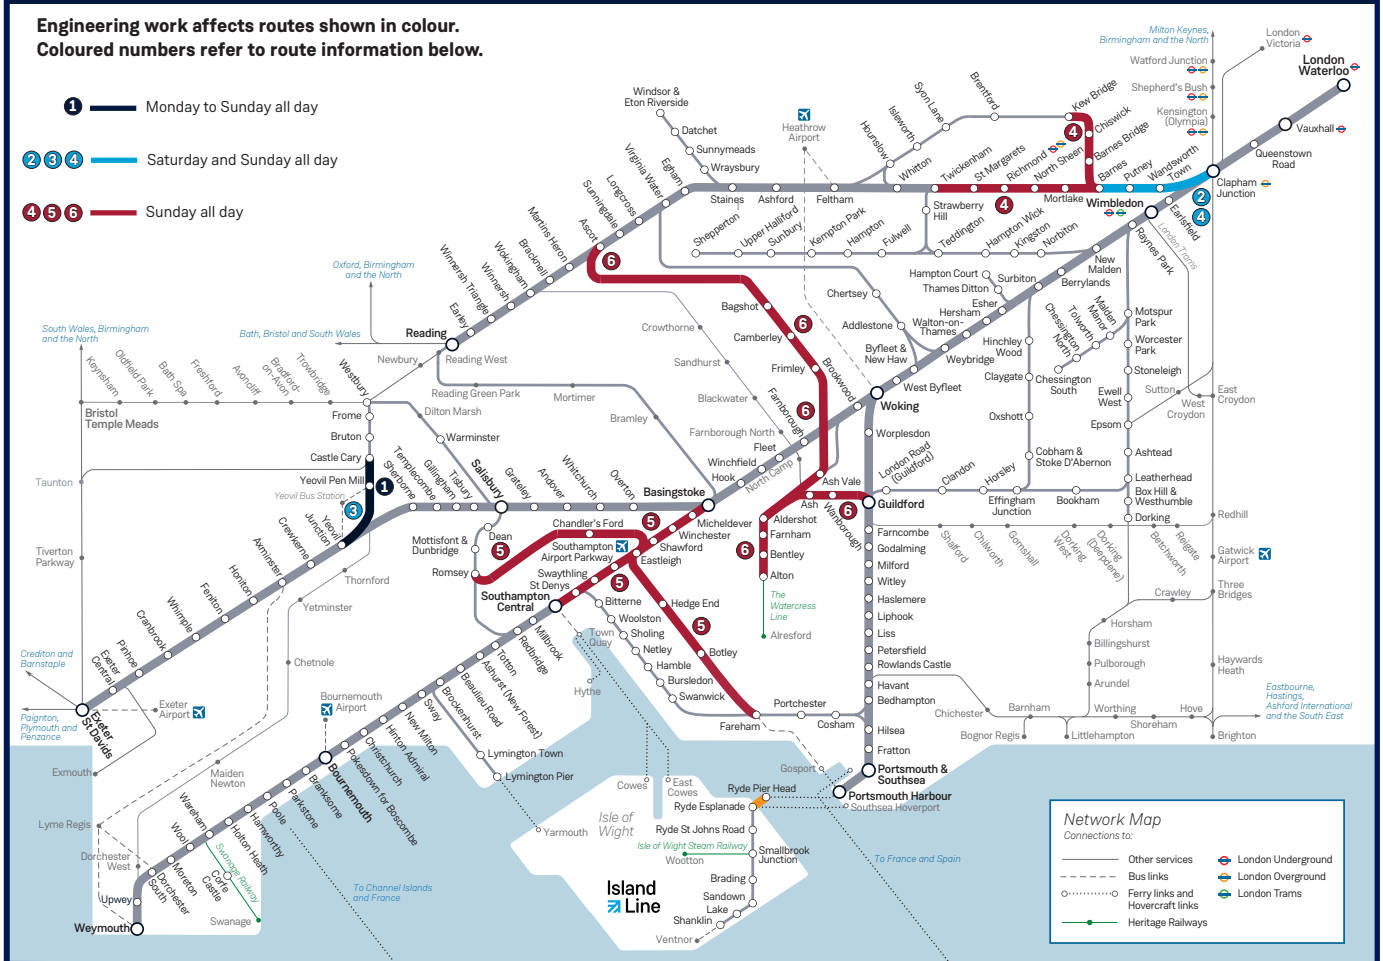

- 1 Monday to Sunday all day
- 2 3 4 Saturday and Sunday all day
- 4 5 6 Sunday all day

The map above shows a summary of planned engineering works taking place during the weekend. The coloured dots are linked to the relevant text on the following pages. Click on the dots for quick access to the relevant information.

Midweek engineering work

Island Line

Closure until May

Ryde Pier Head to Ryde Esplanade

Island Line between **Ryde Pier Head** and **Ryde Esplanade** will be **closed until May**.

During the pier's closure, a **minibus** shuttle service will operate between **Ryde Pier Head** and **Ryde Esplanade**.

- Train services will operate every **30 minutes** between **Ryde Esplanade** and **Shanklin**.

Monday 10 to Friday 14 March

1 Castle Cary area

The lines between **Castle Cary** and **Yeovil** will be **closed from Monday to Friday, all days inclusive**, due to maintenance work.

Great Western Railway services will also be affected by this work. Please see their publicity for more details.

- South Western Railway services from **London Waterloo** to **Yeovil** via **Westbury** will terminate at **Castle Cary**.
- **Buses** will run between **Castle Cary** and **Yeovil Pen Mill**.