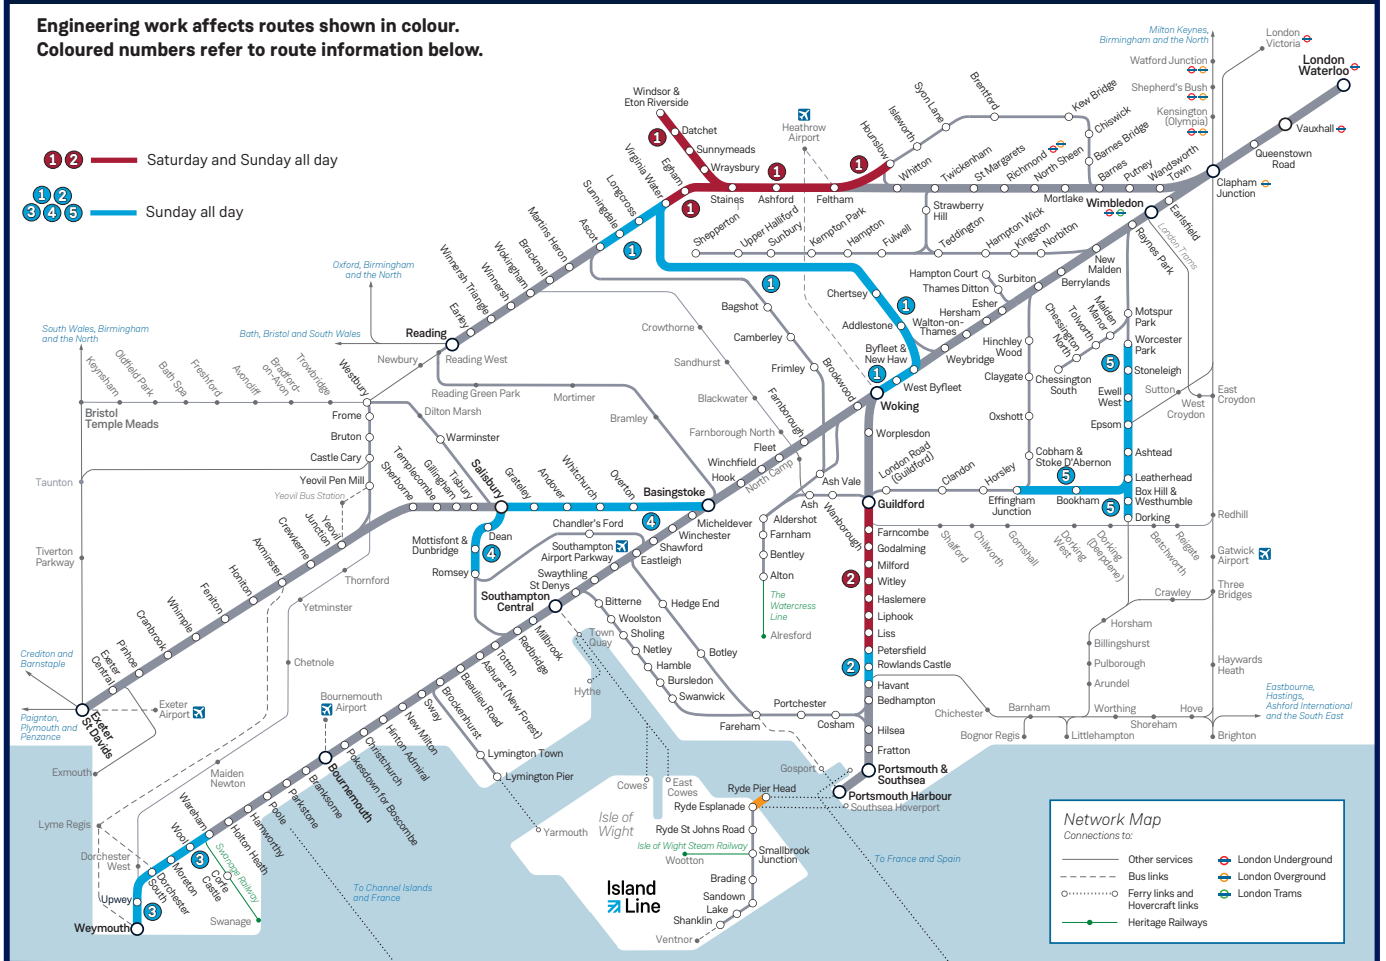

The map above shows a summary of planned engineering works taking place during the weekend. The coloured dots are linked to the relevant text on the following pages. Click on the dots for quick access to the relevant information.

Weekend engineering work

Island Line

Closure until May

Ryde Pier Head to Ryde Esplanade

Island Line between **Ryde Pier Head and Ryde Esplanade** will be **closed until May**.

During the pier's closure, a **minibus** shuttle service will operate between **Ryde Pier Head and Ryde Esplanade**.

- Train services will operate every **30 minutes** between **Ryde Esplanade and Shanklin**.

Advance Information

Monday 24 to Friday 28 March

Staines area

The lines between **Staines and Windsor** will be **closed from Monday to Friday, all days inclusive**, due to maintenance work.

Due to the diverted services, some services via **Wimbledon** on **Saturday** will be **revised**.

Saturday

- **London Waterloo to Reading** services will be **revised** to depart **London Waterloo** earlier. These services will be diverted between **Clapham Junction and Virginia Water** and will call additionally at **Surbiton, Weybridge, Addlestone and Chertsey**.
- **London Waterloo to Weybridge via Staines** services will terminate at **Hounslow**.
- Additional services will run between **London Waterloo and Hounslow via Richmond**.
- **Buses** will run between **Hounslow and Virginia Water via Staines**.
- **London Waterloo to Windsor** services will be diverted after **Twickenham** and will terminate at **Hounslow**.
- **Buses** will run between **Hounslow and Windsor via Staines**.
- **London Waterloo to Basingstoke** stopping services and **London Waterloo to Alton** services will be **revised** and will run combined to **Woking** where the train will divide. These services will call additionally at **West Byfleet**.