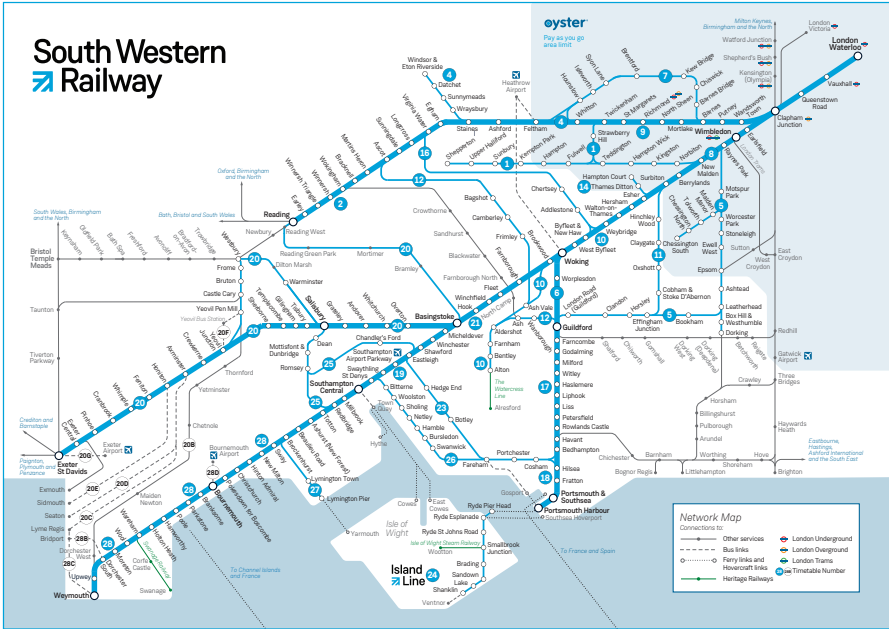

South Western Railway

Changing trains

Most journeys shown in this timetable are direct trains, shown in **bold type**. However, you may be able to make other journeys or reach your destination more quickly by changing trains. To help you find these alternative trains, we show them in *light italic type*. A letter against the time will show where you need to change trains – please check the ‘Notes’ section for an explanation of these letters.

Please allow plenty of time to change trains. At most stations you will need to allow at least five minutes. You will need longer at some stations, and this is shown in the ‘Station information’ table in this timetable. For example ⑩ means you should allow 10 minutes to change trains at this station.