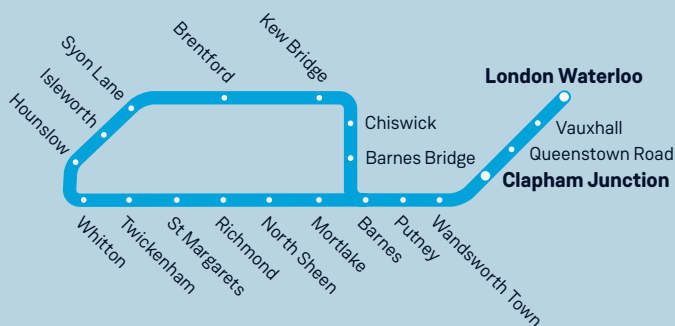

7

Hounslow Loop to London Waterloo

Train times

15 December 2024 to 17 May 2025

South Western
Railway

Your timetable

This timetable shows services between **Hounslow, Isleworth, Syon Lane, Brentford, Kew Bridge, Chiswick, Barnes Bridge and London Waterloo**.

For the full service between Whitton, Twickenham, St Margarets, Richmond, North Sheen, Mortlake, Barnes, Putney, Wandsworth Town, Queenstown Road and London Waterloo, please see timetable 9.

Buy a ticket before you board