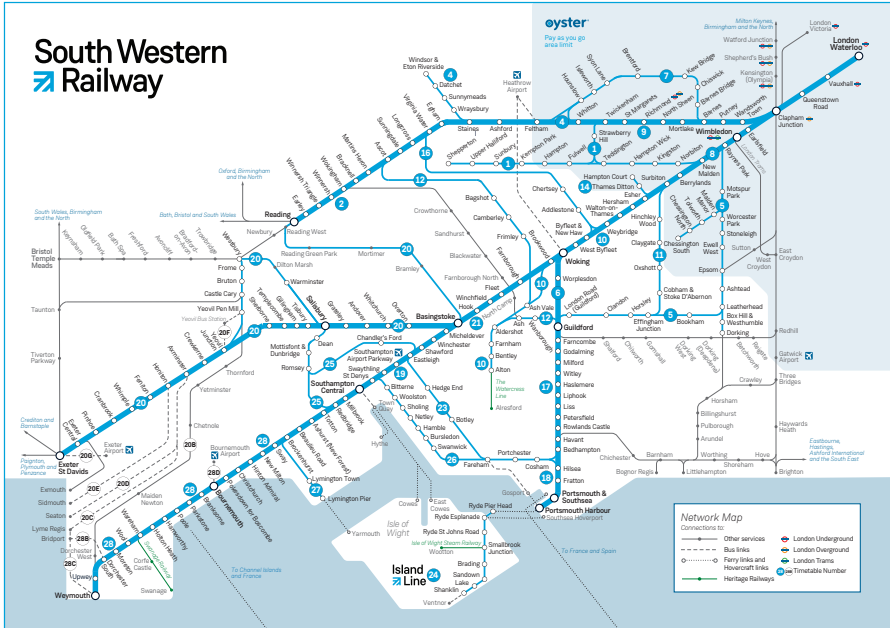

South Western Railway

Changing trains

Most journeys shown in this timetable are direct trains, shown in **bold type**. However, you may be able to make other journeys or reach your destination more quickly by changing trains. To help you find these alternative trains, we show them in the timetable with *light italic type*. A letter against the time will show where you need to change trains – please check the ‘Notes’ section for an explanation of these letters.

Please allow plenty of time to change trains. At most stations you will need to allow at least five minutes. You will need longer at some stations, and this is shown in the ‘Station information’ table in this timetable. For example ⑩ means you should allow 10 minutes to change trains at this station.