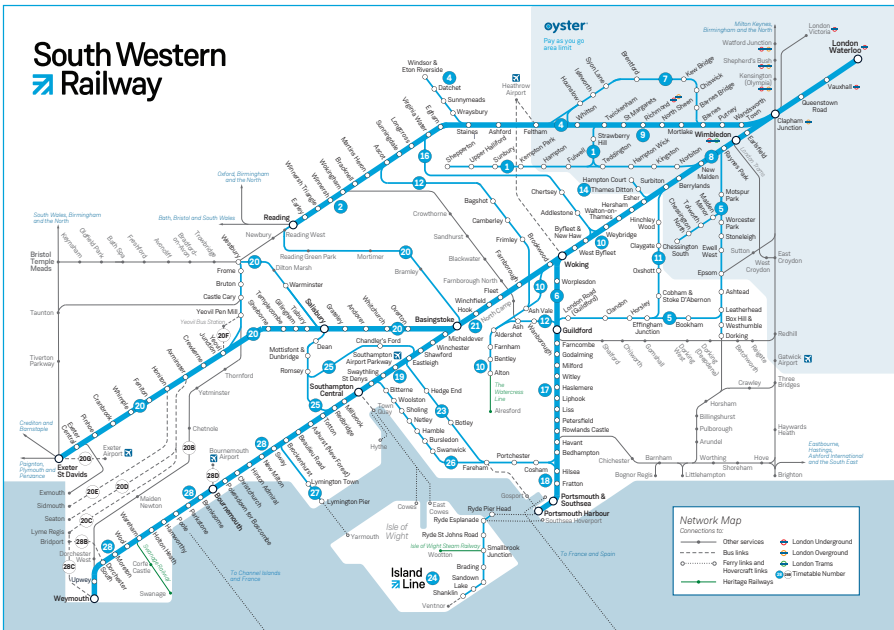

South Western Railway

Changing trains

Most journeys shown in this timetable are direct trains, shown in **bold type**. However, you may be able to make other journeys or reach your destination more quickly by changing trains. To help you find these alternative trains, we show them in the timetable with *light italic type*. A letter against the time will show where you need to change trains – please check the ‘Notes’ section for an explanation of these letters.

Please allow plenty of time to change trains. At most stations you will need to allow at least five minutes. You will need longer at some stations, and this is shown in the ‘Station information’ table in this timetable. For example ⑩ means you should allow 10 minutes to change trains at this station.