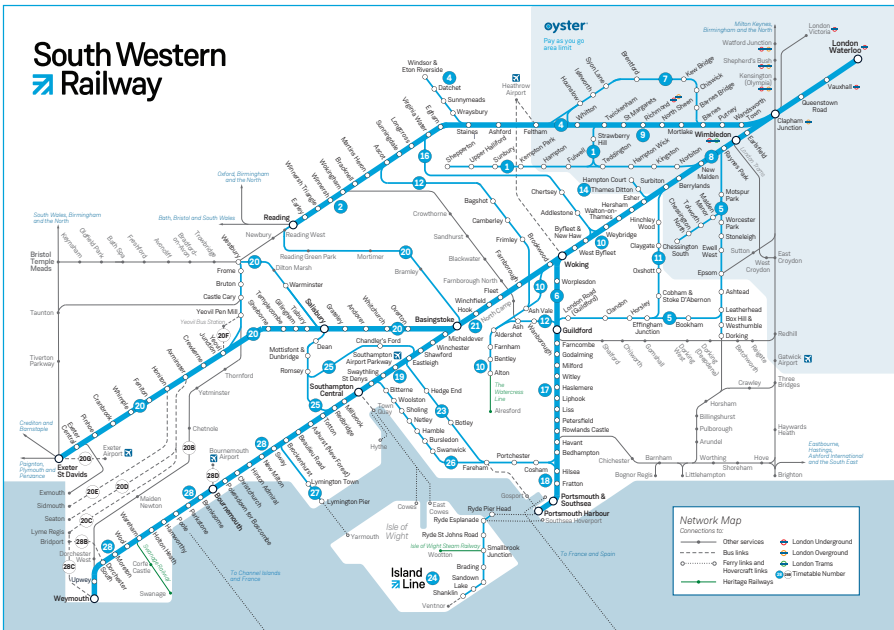

South Western Railway

Changing trains

Most journeys shown in this timetable are direct trains, shown in **bold type**. However, you may be able to make other journeys or reach your destination more quickly by changing trains. To help you find these alternative trains, we show them in *light italic type*. A letter against the time will show where you need to change trains – please check the ‘Notes’ section for an explanation of these letters.

Please allow plenty of time to change trains. At most stations you will need to allow at least five minutes. You will need longer at some stations, and this is shown in the ‘Station information’ table in this timetable. For example ⑩ means you should allow 10 minutes to change trains at this station.