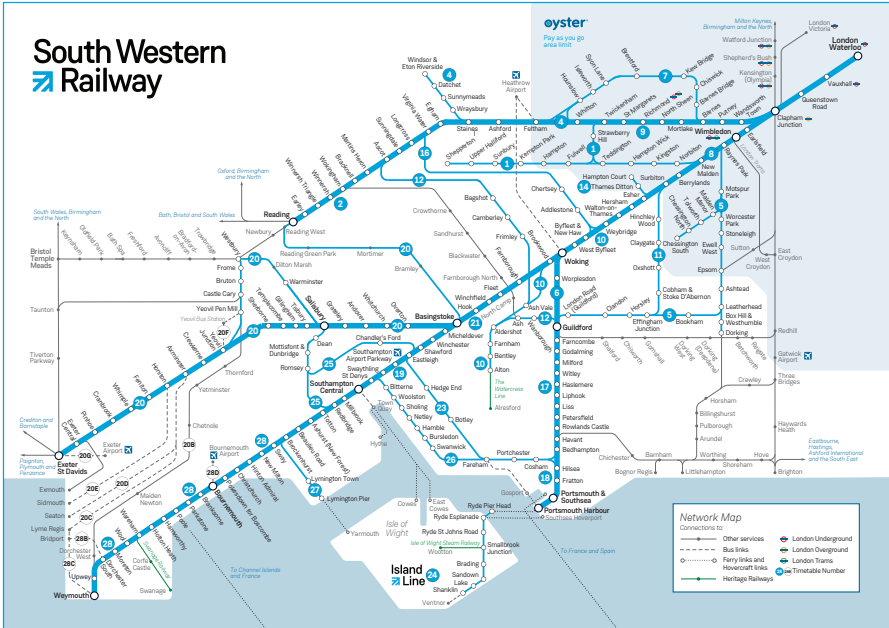

South Western Railway

Changing trains

Most journeys shown in this timetable are direct trains, shown in **bold type**. However, you may be able to make other journeys or reach your destination more quickly by changing trains. To help you find these alternative trains, we show them in *light italic type*. A letter against the time will show where you need to change trains – please check the ‘Notes’ section for an explanation of these letters.

Please allow plenty of time to change trains. At most stations you will need to allow at least five minutes. You will need longer at some stations, and this is shown in the ‘Station information’ table in this timetable. For example ⑩ means you should allow 10 minutes to change trains at this station.