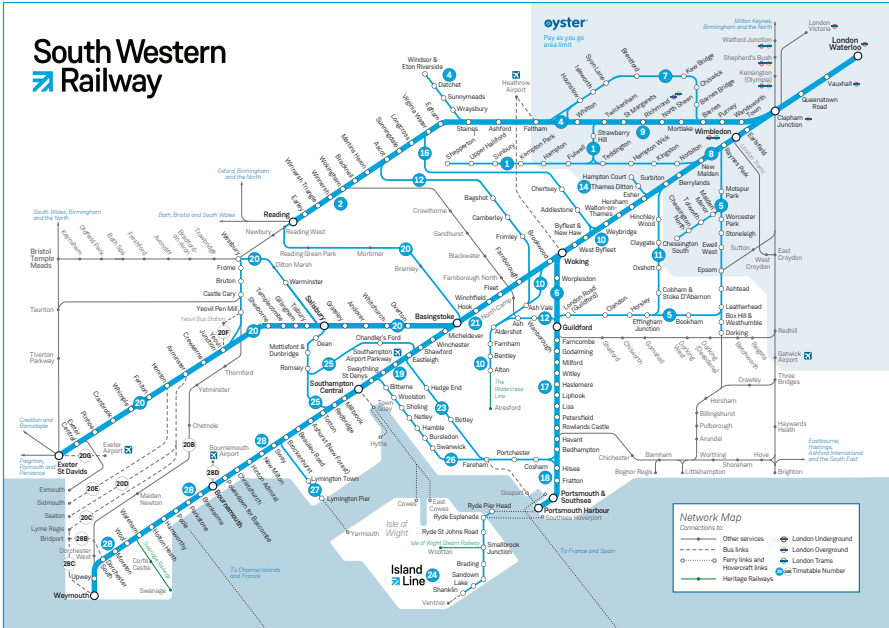

## Your timetable

This timetable shows services between **Whitton, Twickenham, St Margarets, Richmond, North Sheen, Mortlake and London Waterloo including intermediate stations.**

# South Western Railway