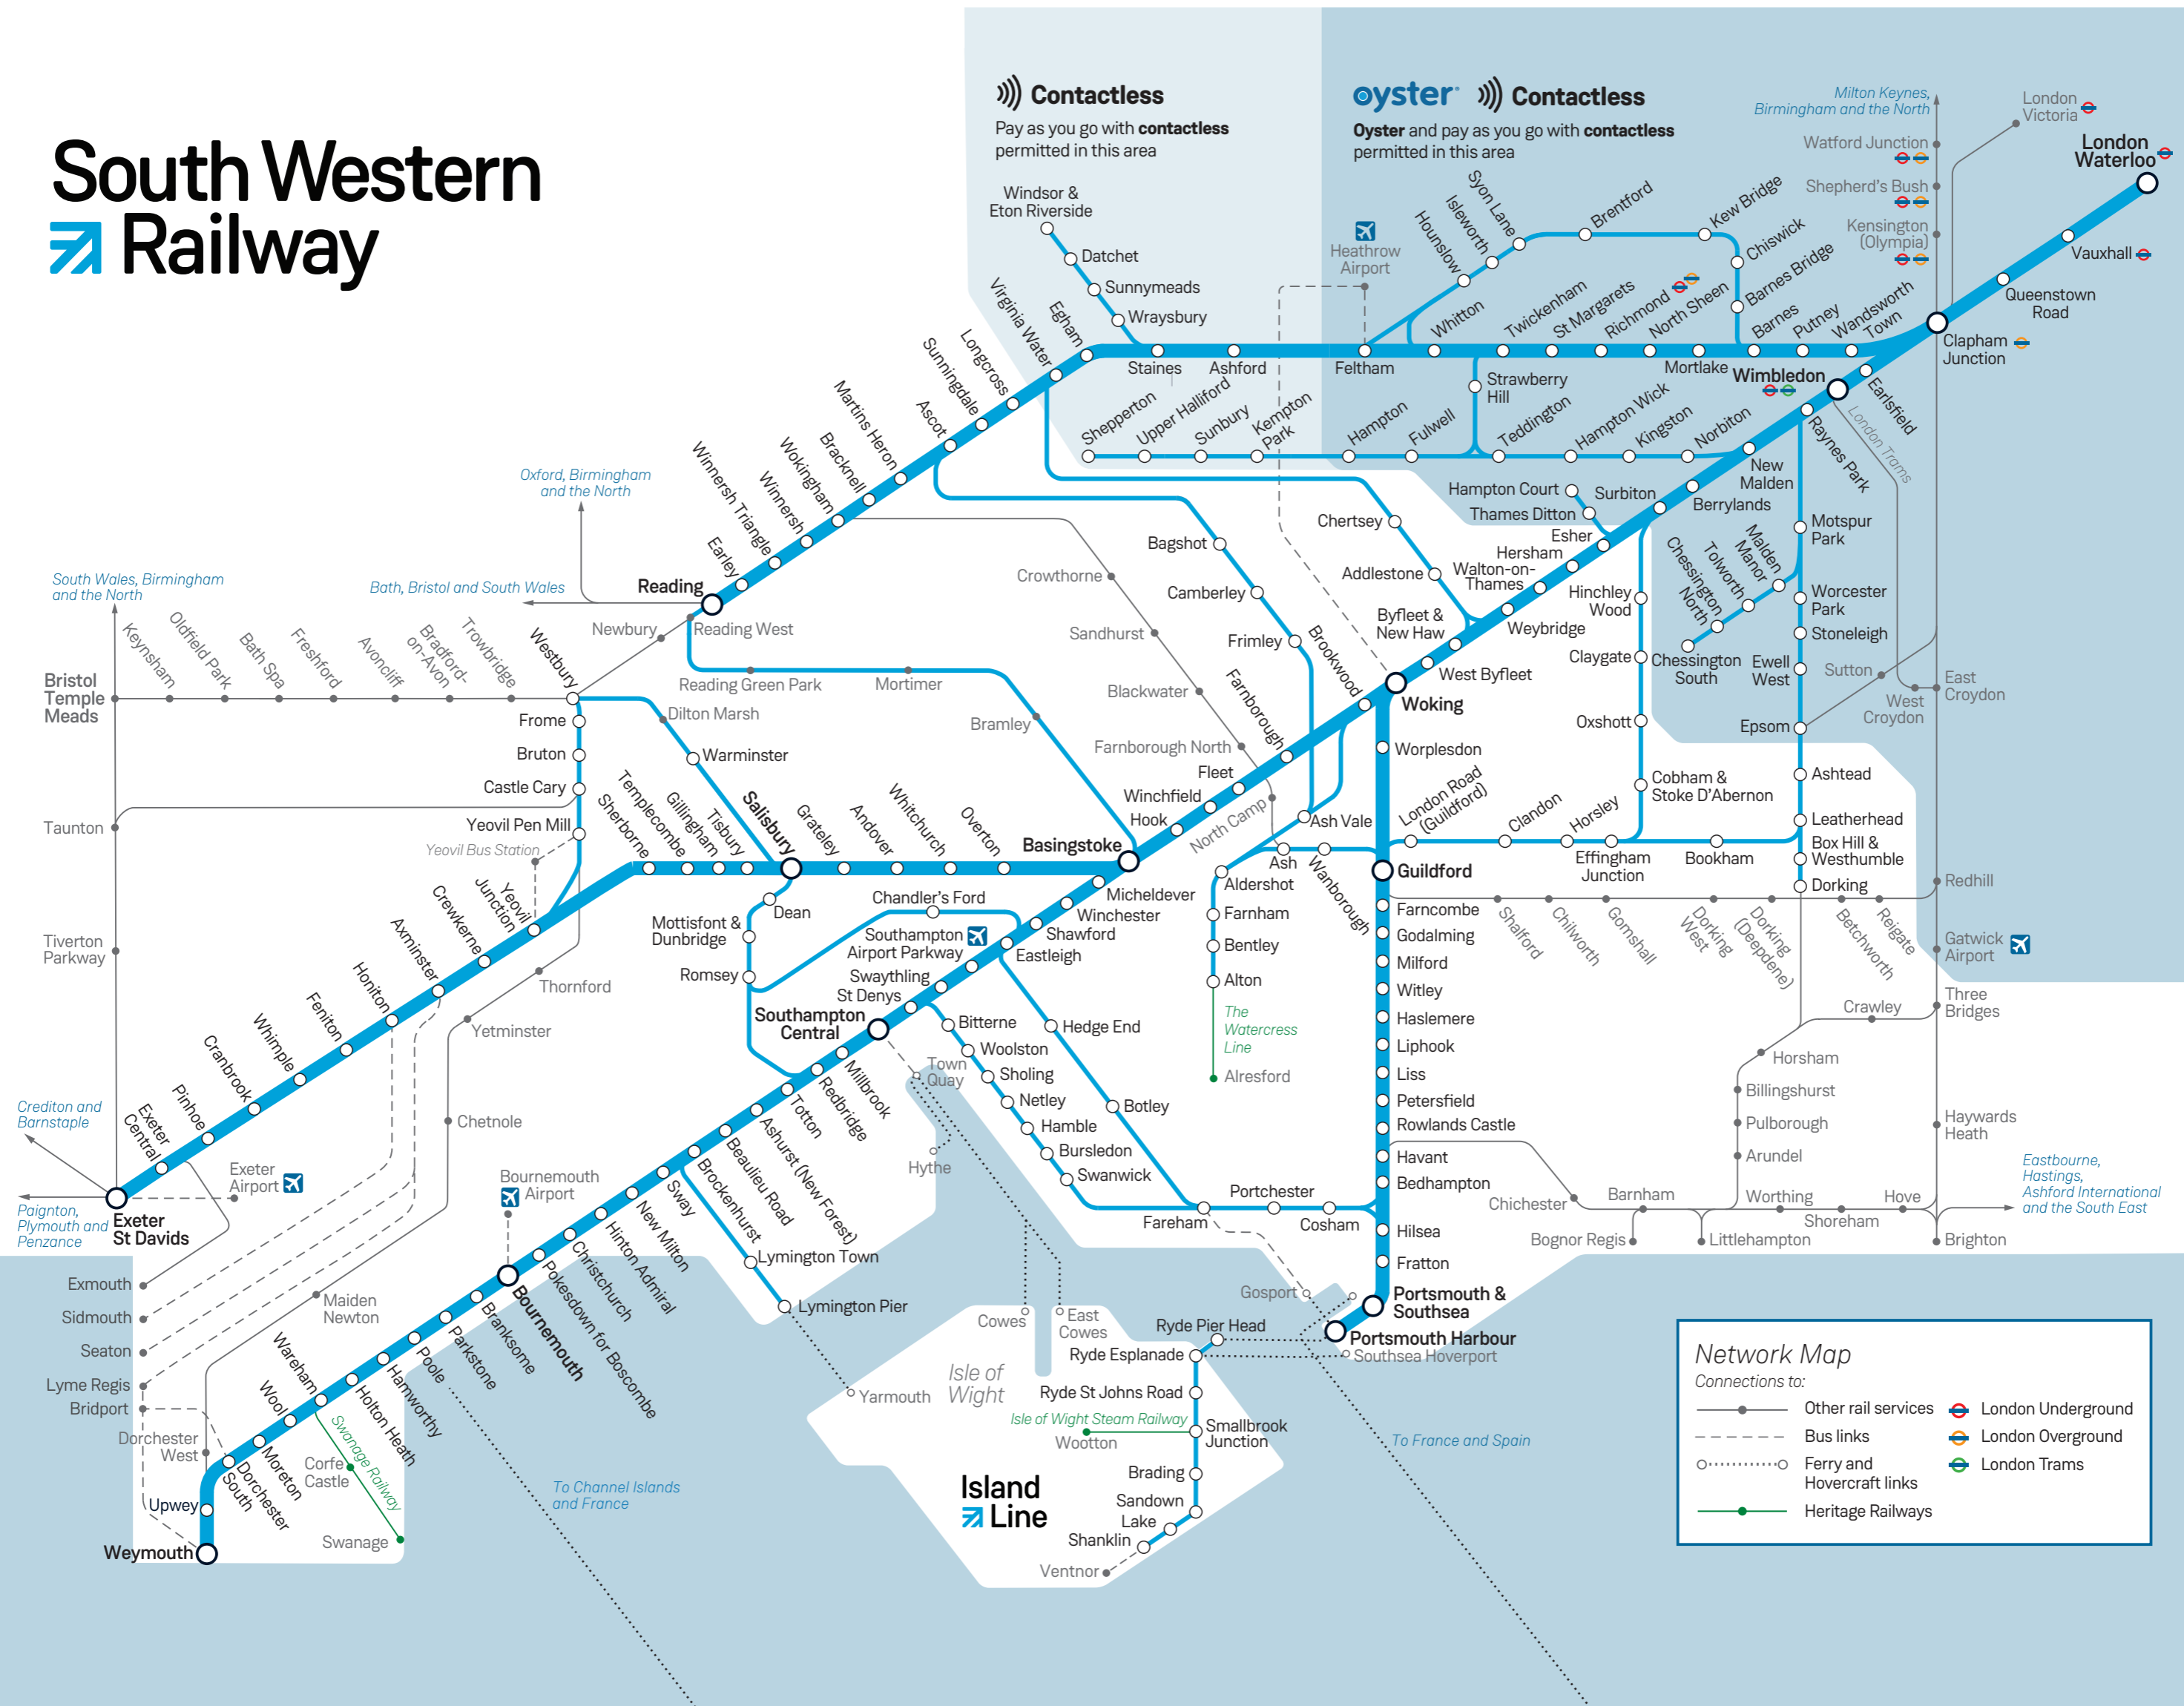

South Western Railway

Pay as you go with **contactless** permitted in this area

Oyster and pay as you go with **contactless** permitted in this area

Network Map

Connections to:

- Other rail services
- Bus links
- Ferry and Hovercraft links
- Heritage Railways
- London Underground
- London Overground
- London Trams