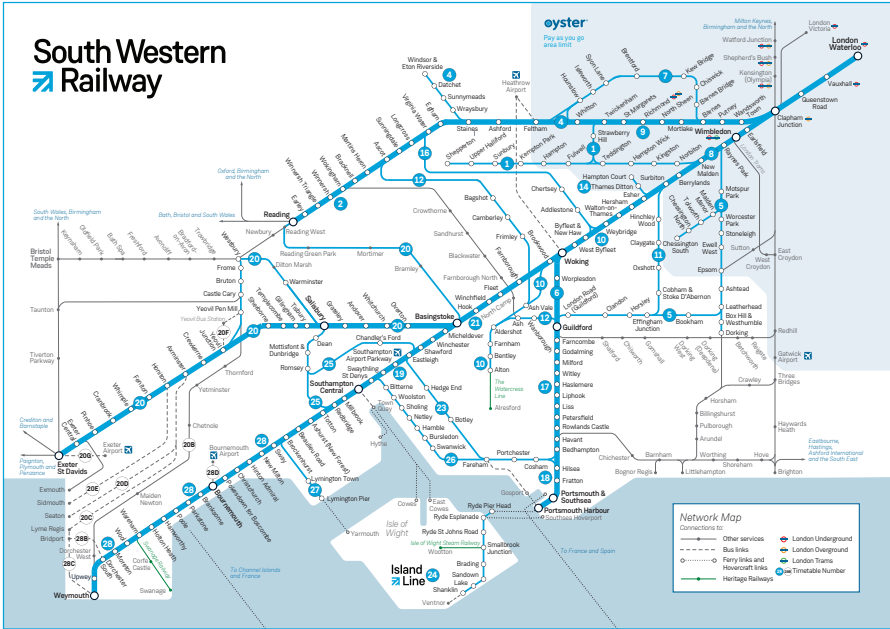

South Western Railway

Changing trains

Most journeys shown in this timetable are direct trains, shown in **bold type**. However, you may be able to make other journeys or reach your destination more quickly by changing trains. To help you find these alternative trains, we show them in *light italic type*. A letter against the time will show where you need to change trains – please check the ‘Notes’ section for an explanation of these letters.

Please allow plenty of time to change trains. At most stations you will need to allow at least five minutes. You will need longer at some stations, and this is shown in the ‘Station information’ table in this timetable. For example ⑩ means you should allow 10 minutes to change trains at this station.