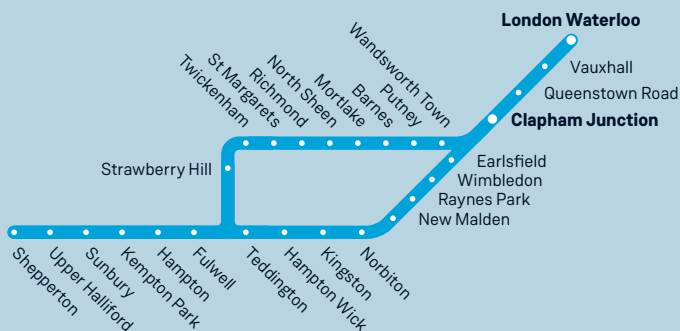

## Kingston Loop and Shepperton to London Waterloo

## Your timetable

This timetable shows the full service between **Shepperton, Kingston and London Waterloo, and services between Kingston, Teddington and London Waterloo via Richmond.**