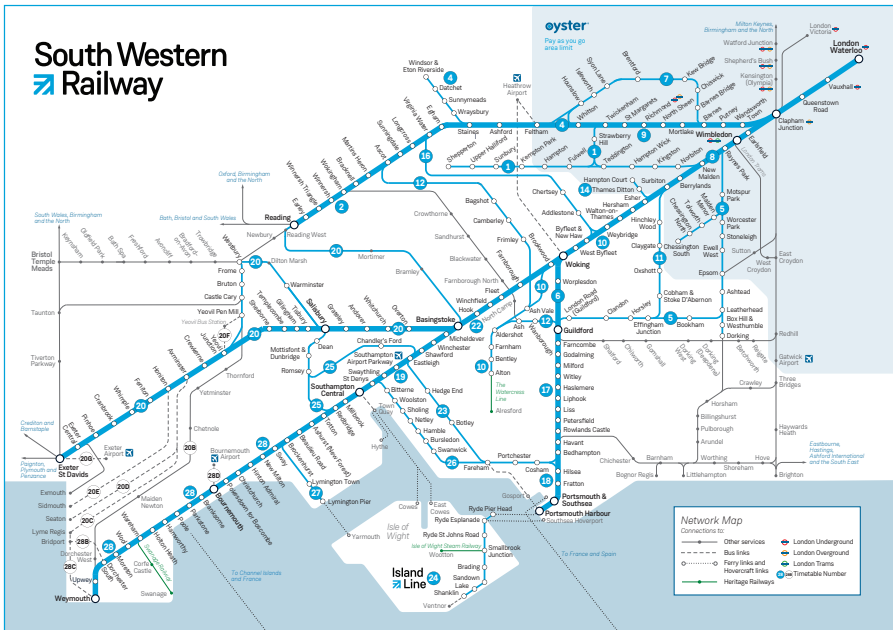

South Western Railway

Changing trains

Most journeys shown in this timetable are direct trains, shown in **bold type**. However, you may be able to make other journeys or reach your destination more quickly by changing trains. To help you find these alternative trains, we show them in *light italic type*. A letter against the time will show where you need to change trains – please check the ‘Notes’ section for an explanation of these letters.

Please allow plenty of time to change trains. At most stations you will need to allow at least five minutes. You will need longer at some stations, and this is shown in the ‘Station information’ table in this timetable. For example ⑩ means you should allow 10 minutes to change trains at this station.