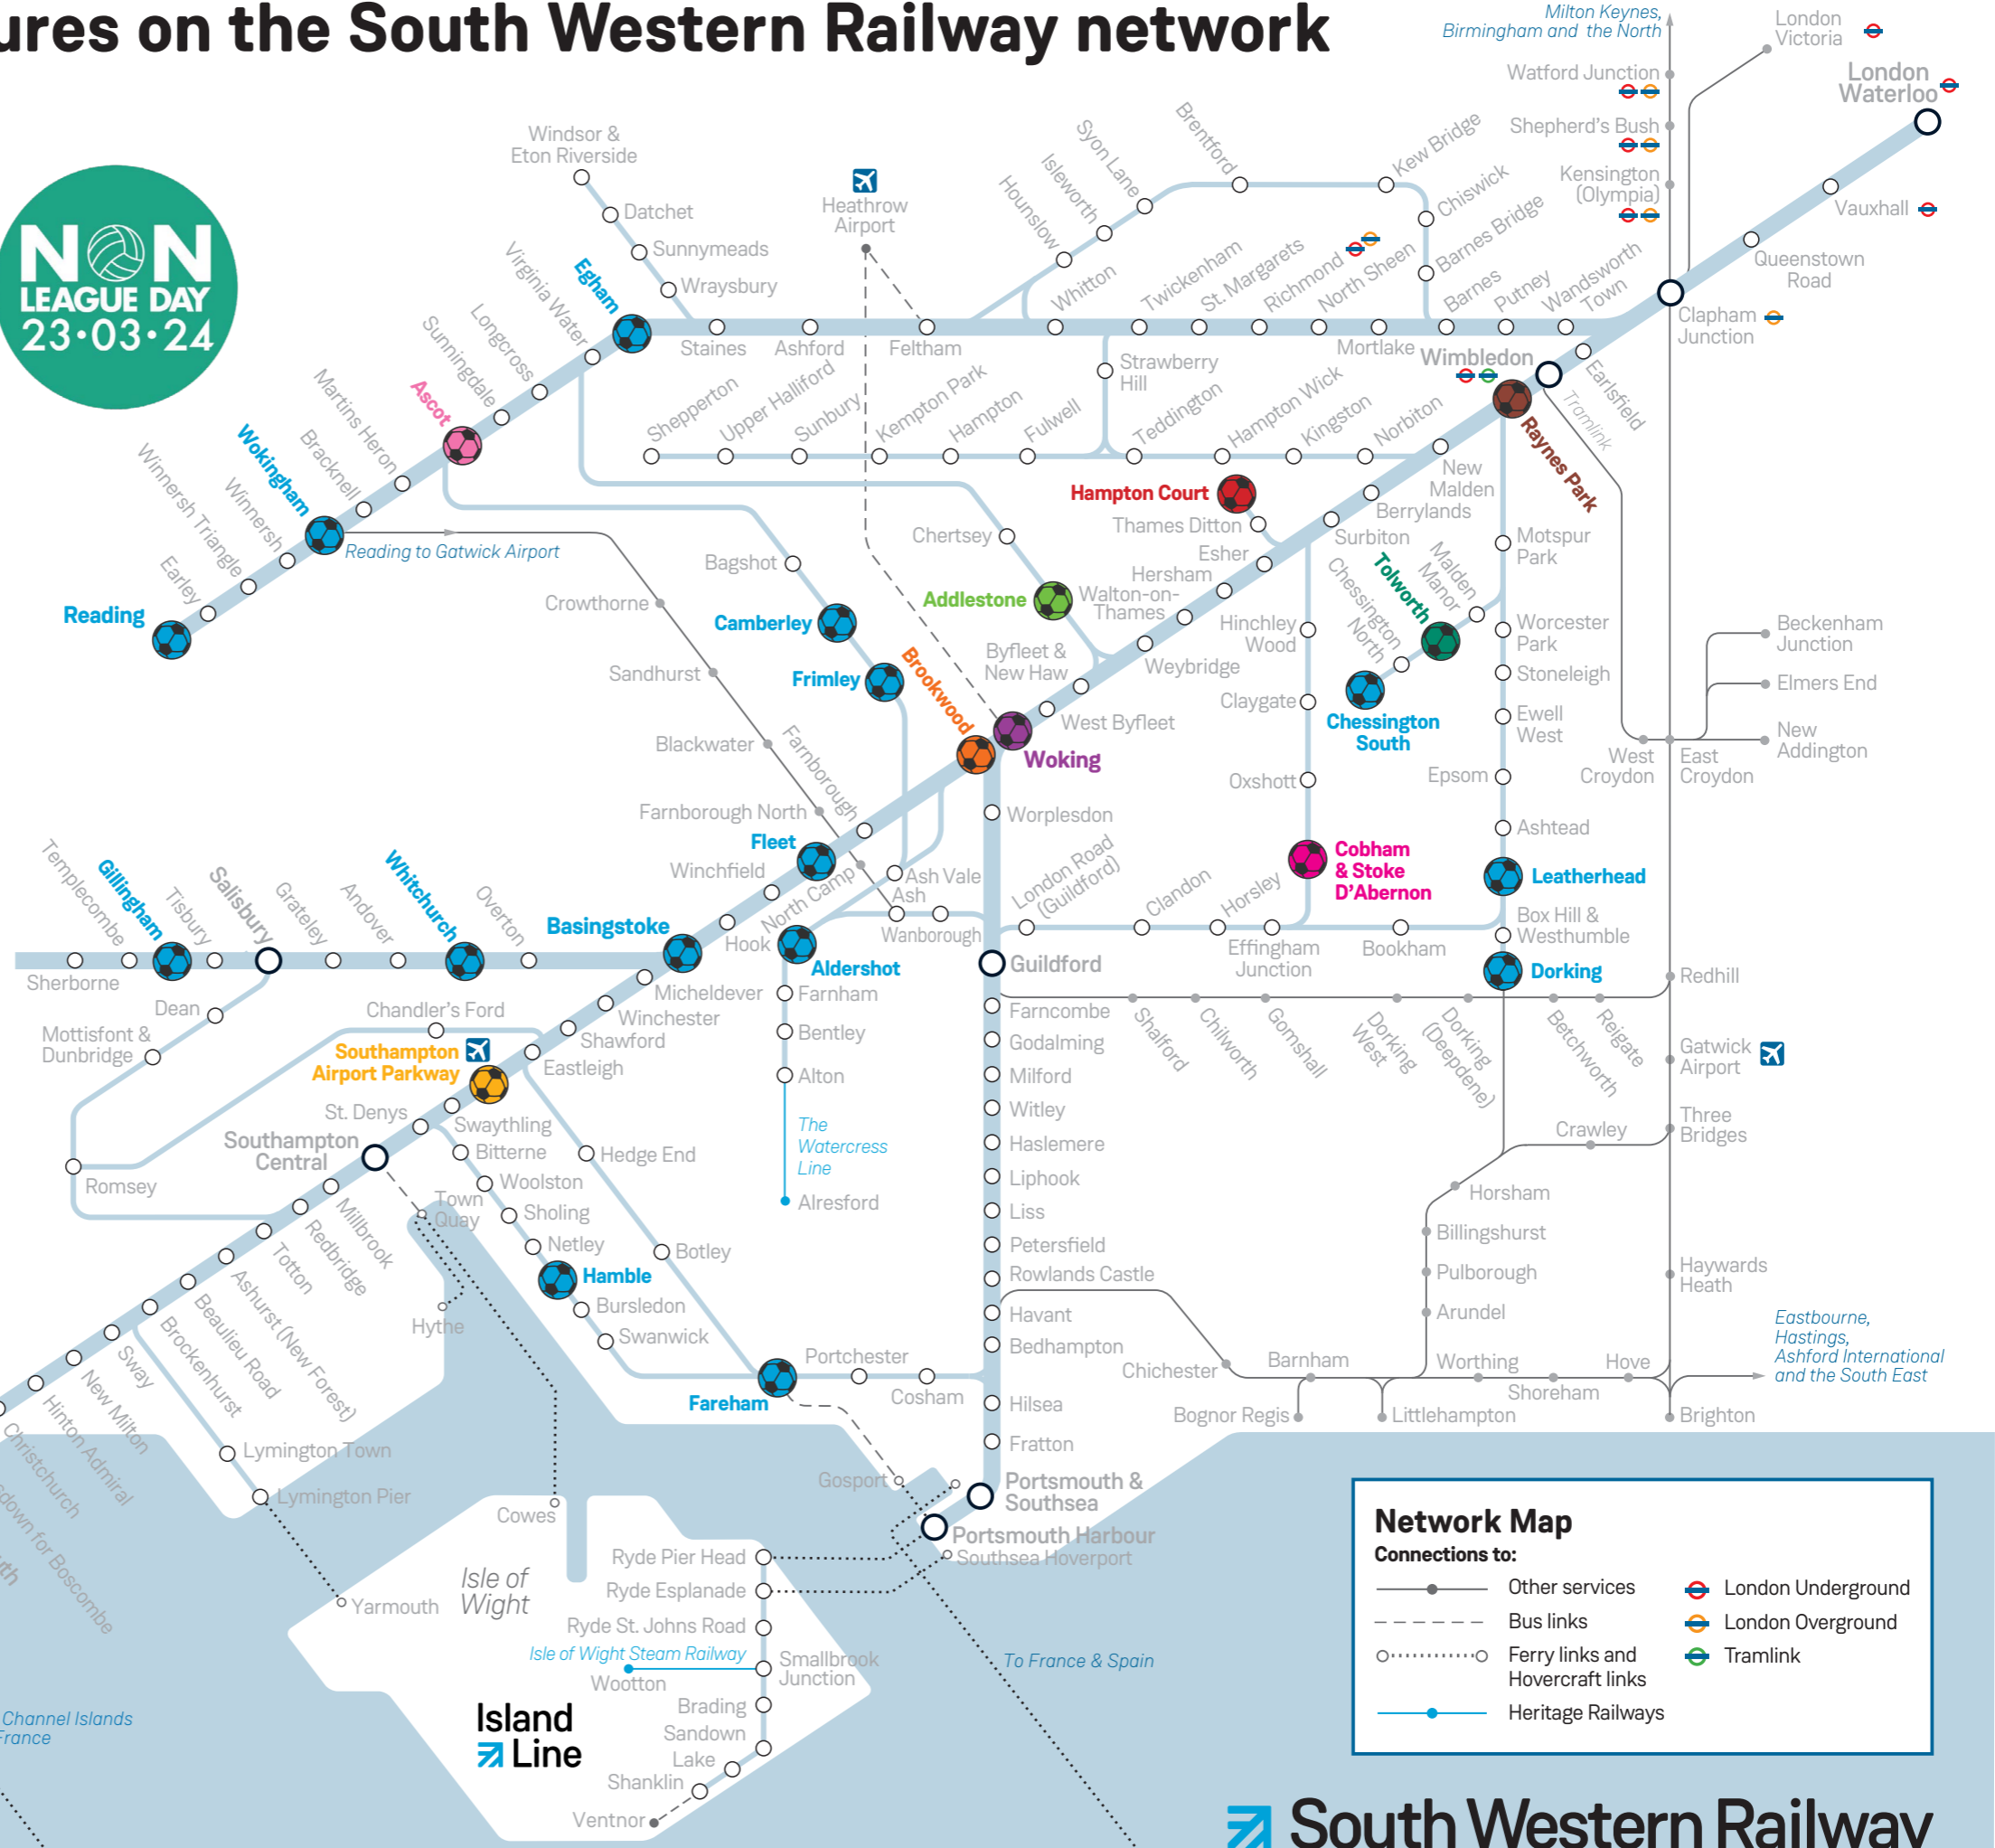

Non-league football fixtures on the South Western Railway network

Saturday 23 March

- Abbey Rangers** v Redhill (use **Addlestone** station)
- Aldershot Town** v Solihull Moors
- Basingstoke Town** v Chesham United
- Berks County** v Hillingdon Borough (use **Ascot** station)
- Camberley Town** v Alton
- Chessington & Hook United** v Roffey
- Corinthian Casuals** v Badshot Lea (use **Tolworth** station)
- Dorchester Town** v Salisbury
- Dorking Wanderers B** v Selsey
- Eastleigh** v Hartlepool (use **Southampton Airport Parkway** station)
- Egham Town** v Flackwell Heath
- Epsom & Ewell** v Horley Town (use **Cobham & Stoke D'Abernon** station)
- Fareham Town** v Cowes Sports
- Fleet Town** v Guildford City
- Frimley Green** v Hamworthy Recreation
- Gillingham Town** v Bishop Sutton
- Hamble Club** v Brockenhurst
- Knaphill** v Balham (use **Brookwood** station)
- Leatherhead** v Binfield
- Molesey** v Yateley United (use **Hampton Court** station)
- Reading City** v Milton United
- Westfield** v Raynes Park Vale (use **Woking** station)
- Westside** v Bedfont (use **Raynes Park** station)
- Weymouth** v Havant & Waterlooville
- Whitchurch** v Millbrook
- Wokingham & Emmbrook** v Harefield United

The nearest South Western Railway station to the home team can be found on the map in the same colour as in the list above.

Network Map

Connections to:

- Other services
- - - Bus links
- Ferry links and Hovercraft links
- Heritage Railways
- 🚇 London Underground
- 🚆 London Overground
- 🚊 Tramlink