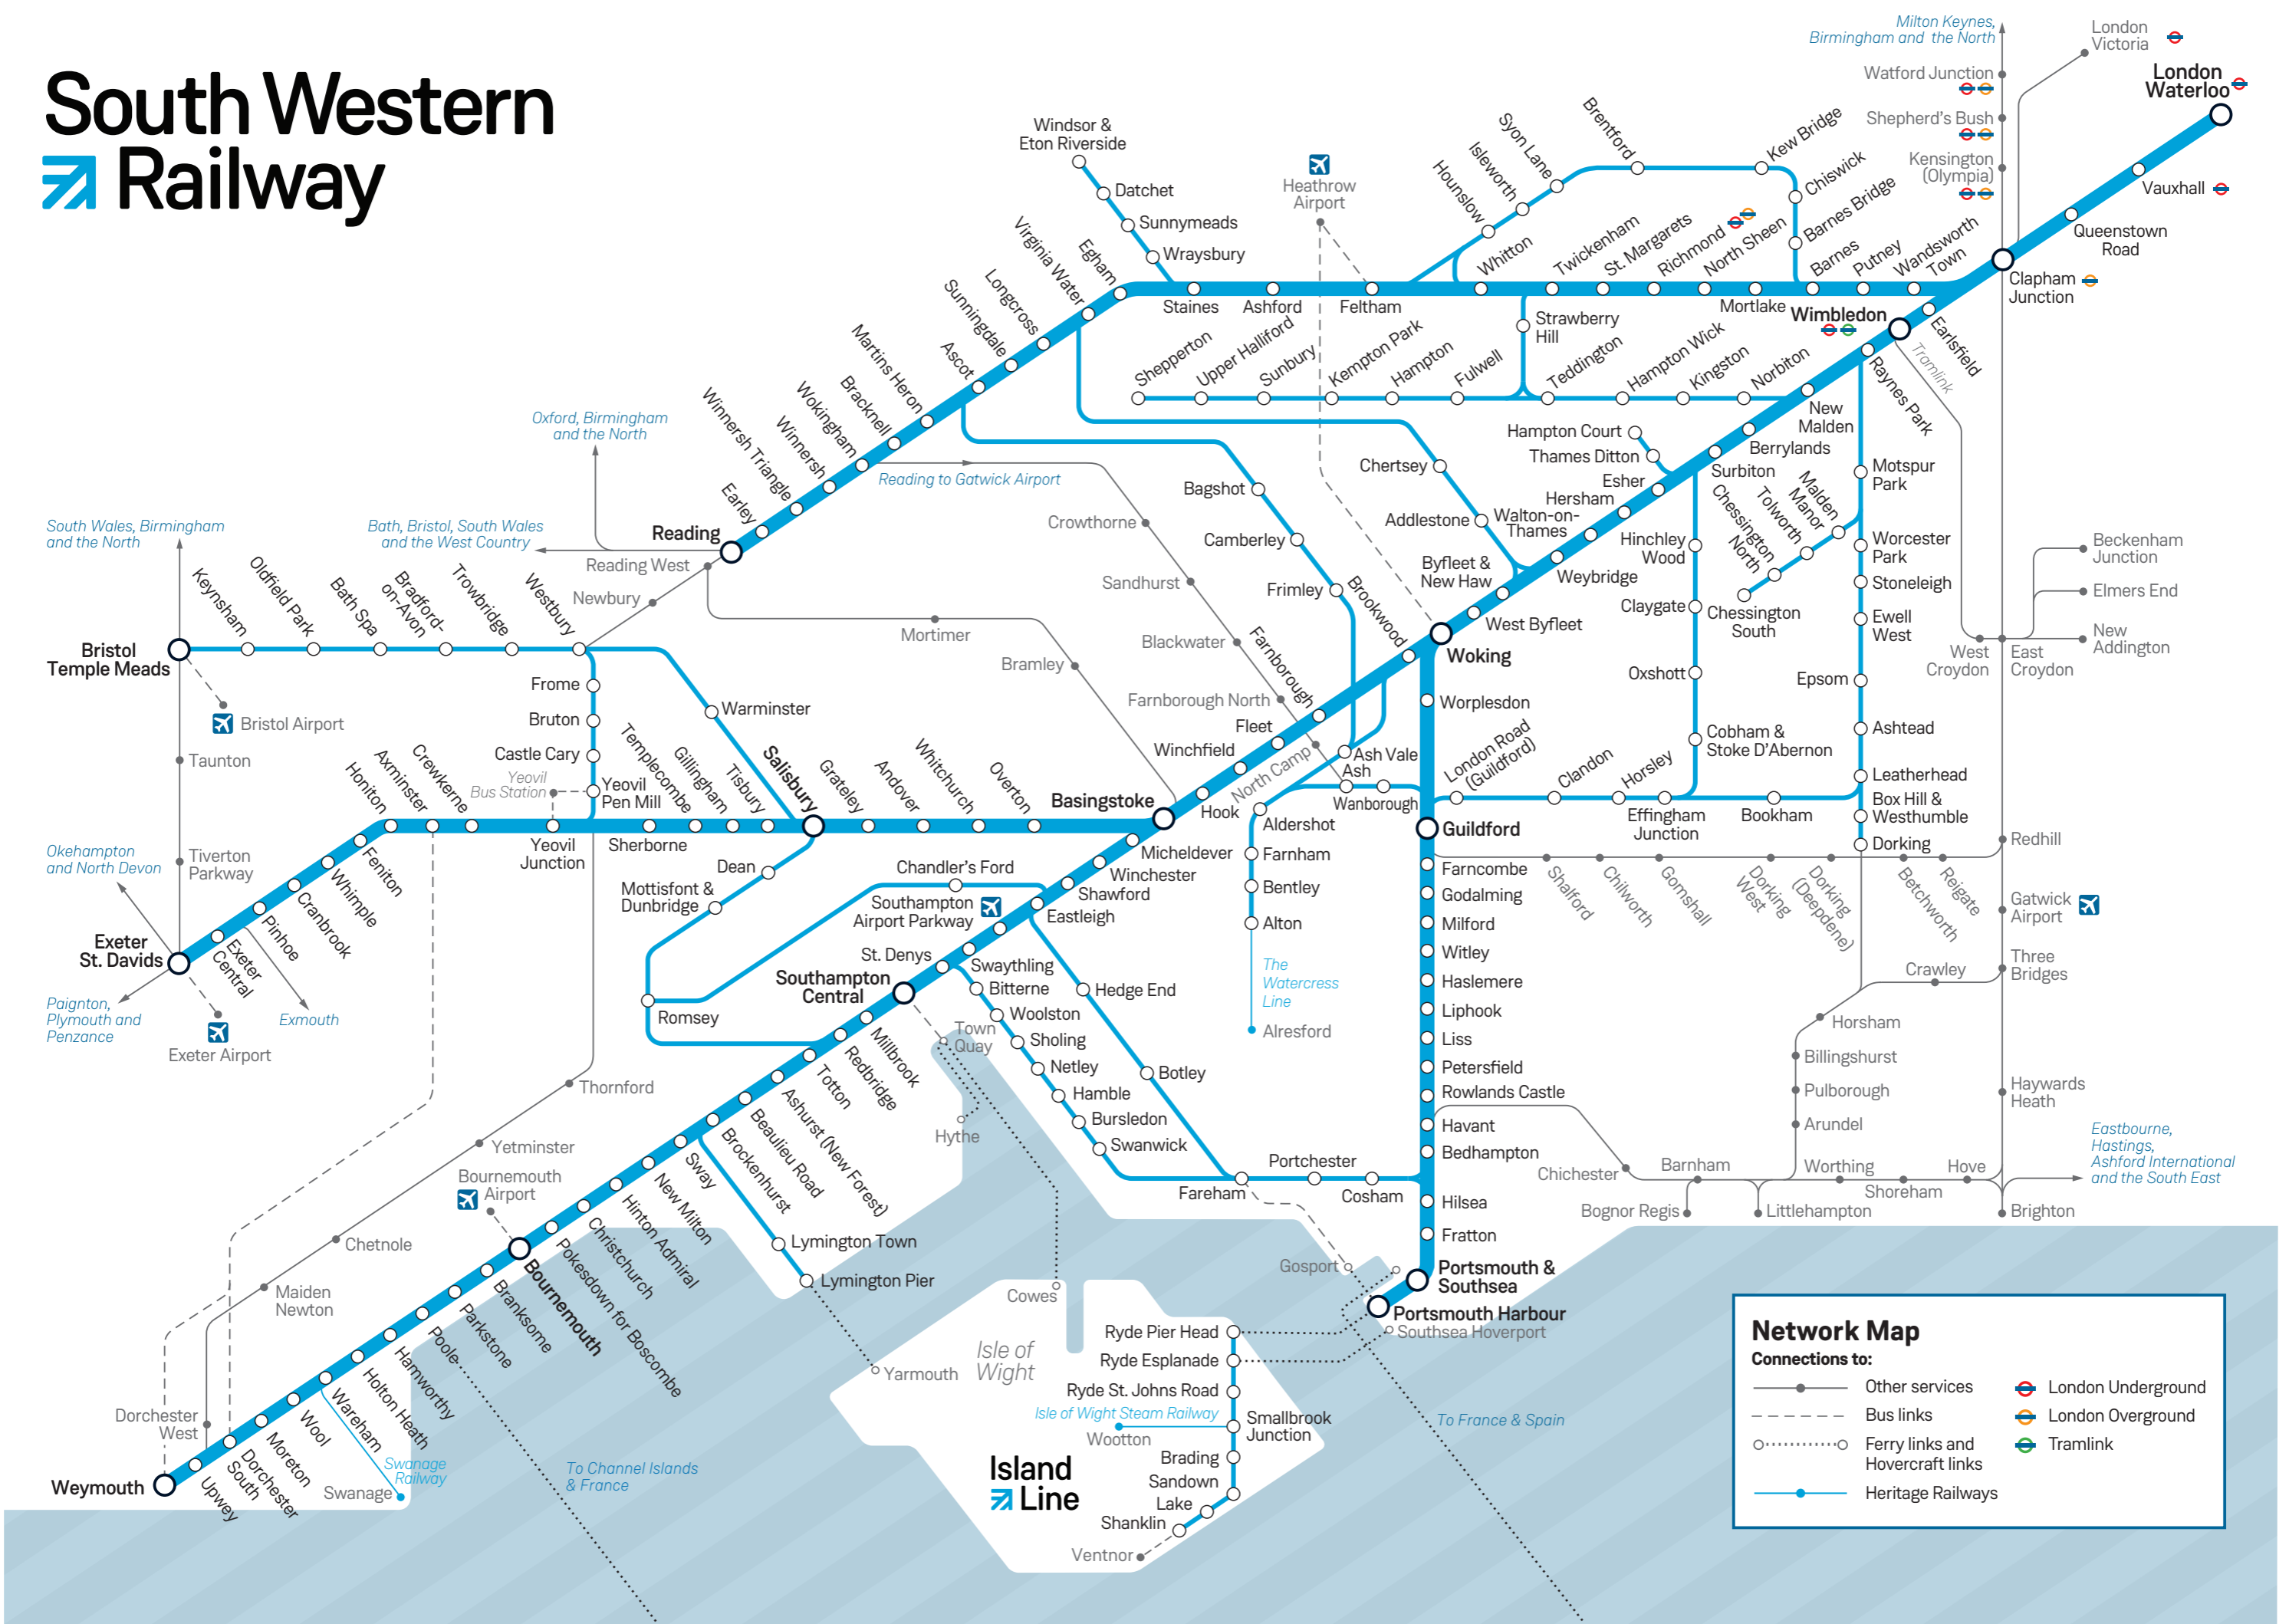

South Western Railway

Network Map

Connections to:

- Other services
- - - Bus links
- Ferry links and Hovercraft links
- Heritage Railways
- ⊖ London Underground
- ⊖ London Overground
- ⊖ Tramlink